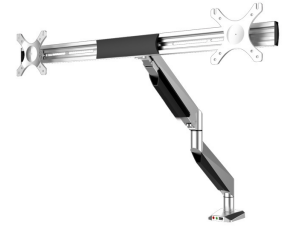

NM-D725DXSILVER

*Please note: The inch sizes stated are just an indication, combined with the weight and VESA sizes. The maximum weight and VESA size are absolute restrictions for the products and should not be exceeded.

INCLUDED
2 Mounting
solutions in 1 box

Neomounts

INCLUDED
2 Mounting
solutions in 1 box

Neomounts