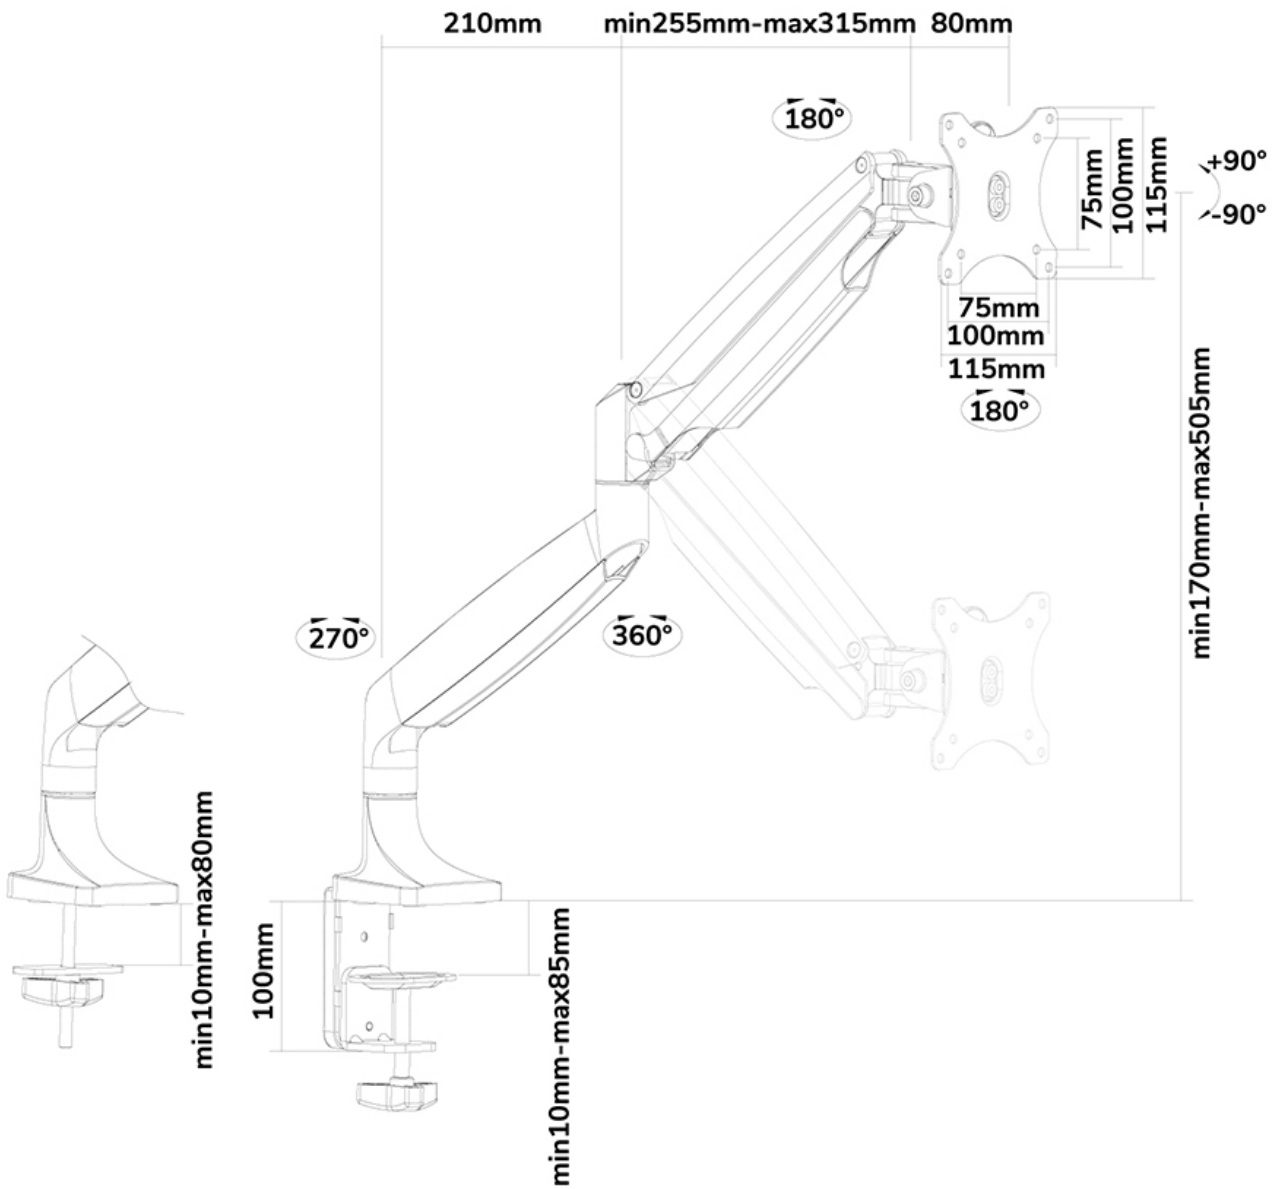

NM-D750WHITE

NEOMOUNTS NM-D750WHITE MONITOR ARM

Neomounts