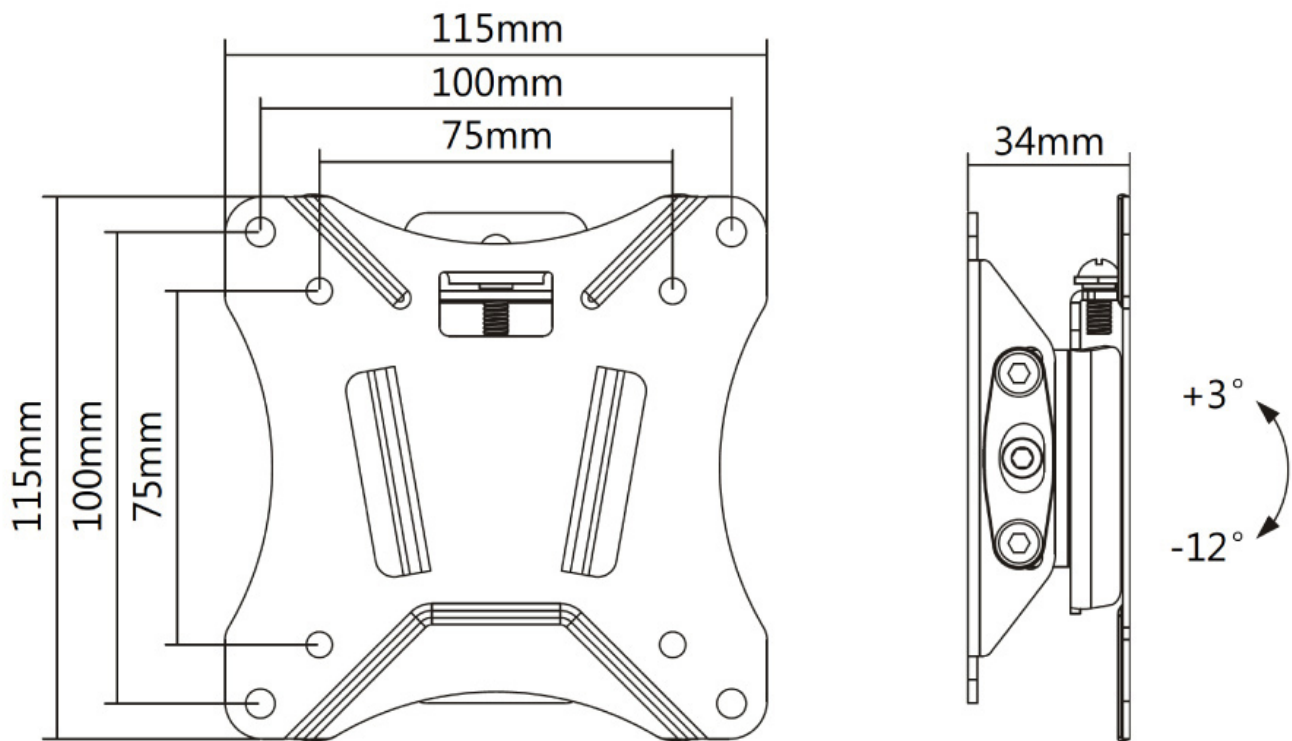

NM-W60BLACK

NEOMOUNTS NM-W60BLACK MONITOR/TV

Neomounts