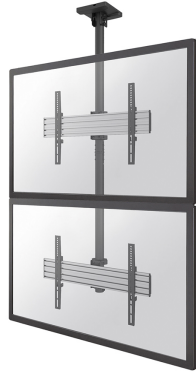

NMPRO-C12

NEOMOUNTS NMPRO-C12 VIDEOWALL CEILING

SPECIFICATIONS

GENERAL

| | |
|-------------------|--------------------|
| Min. screen size* | 32 inch |
| Max. screen size* | 65 inch |
| Min. weight | 0 kg (per screen) |
| Max. weight | 30 kg (per screen) |
| Screens | 2 |
| VESA minimum | 100x100 mm |
| VESA maximum | 600x400 mm |

FUNCTIONALITY

| | |
|-------------------|-----------------|
| Type | Swivel Fixed |
| Height adjustment | 325 cm |
| Width adjustment | 69 cm |
| Depth adjustment | 20 cm |
| Swivel (degrees) | 180° |
| Adjustment type | Manual |

Neomounts

Neomounts

Neomounts NMPRO-C12 Videowall ceiling mount 2 screens - 32-65" - max 30 kg/screen - VESA 100x100-600x400 - h 325 cm - vertical installation - black

The Neomounts Pro NMPRO-C12 is a videowall ceiling mount for multiple flat screens up to 65". This mount is a great choice for space saving placement or when wall mounting and floor placement is not an option.

The weight capacity of the NMPRO C-series is 30 kg each screen. The NMPRO-C12 ceiling mount is suitable for two screens that meet VESA 100x100 to 600x400mm.

* All installation material is included with the product.