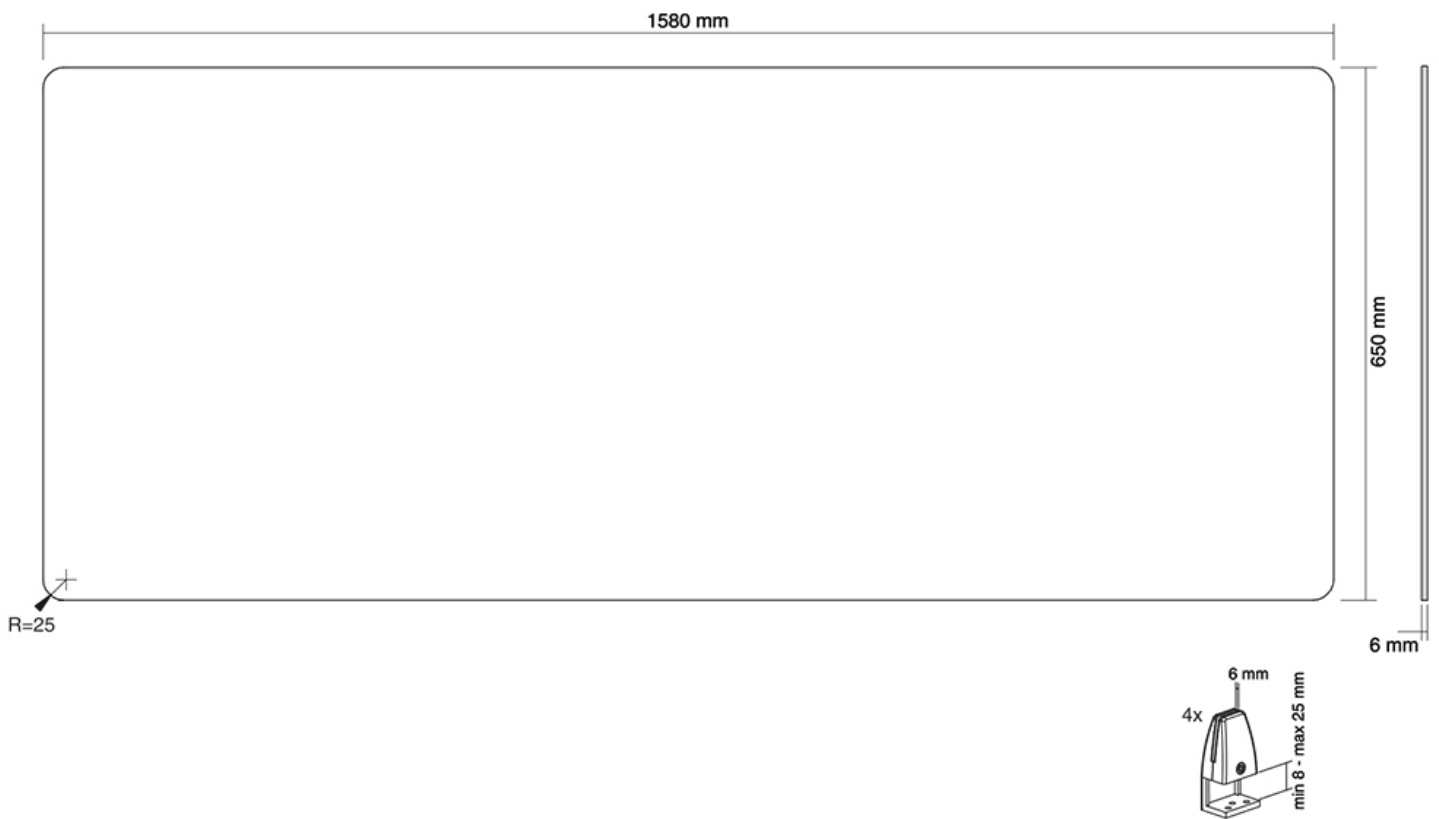

With the NS-GLSPROTECT, the workplace can be shielded from the front and side in a durable and stylish way, to create extra safety and distance from others. The series consists of 4 models with different sizes; the NS-GLSPROTECT100, NS-GLSPROTECT120, NS-GLSPROTECT140 and NS-GLSPROTECT160, for respectively 1 m, 1,2 m, 1,4 m and 1,6 m desks. All models are 65 cm high and 6 mm thick and made of laminated and tempered glass. The tempered glass adds an extra safety aspect to the screens; the transparent film between the two layers of glass increases the resistance and ensures that the glass stays in place and does not shatter, in the extreme case that the glass of the screen should break. The NS-GLSPROTECT models can be easily attached to the desk with two clamps and therefore move with the height-adjustable desk. The models can be used as desired for both the front and the sides of the desk, to create optimal safety. When mounted to the side of an average desk, the screen protrudes beyond the desk, automatically creating a barrier between the user and any person at the desk next to it. The NS-GLSPROTECT products are 100% recyclable, very user-friendly, easy to install and easy to clean.

The NS-GLSPROTECT160 is 1,58 m wide x 65 cm high and suitable for desks with a maximum thickness of 25 mm*. The screen is made of 6 mm laminated and tempered glass and has rounded corners and edges for extra safety. The screen can be easily installed onto the desk with 2 clamps and offers a durable and stylish solution for the new way of working. The screen comes with both white and black clamps as standard. The clamps guarantee a solid and secure installation onto the desk and move smoothly with the sit-stand workstation when it is adjusted in height.

Dimensions: 1580x650x6 mm

Net weight: 15,3 kg

NS-GLSPROTECT160 NEOMOUNTS NS-GLSPROTECT160 SAFETY

Neomounts