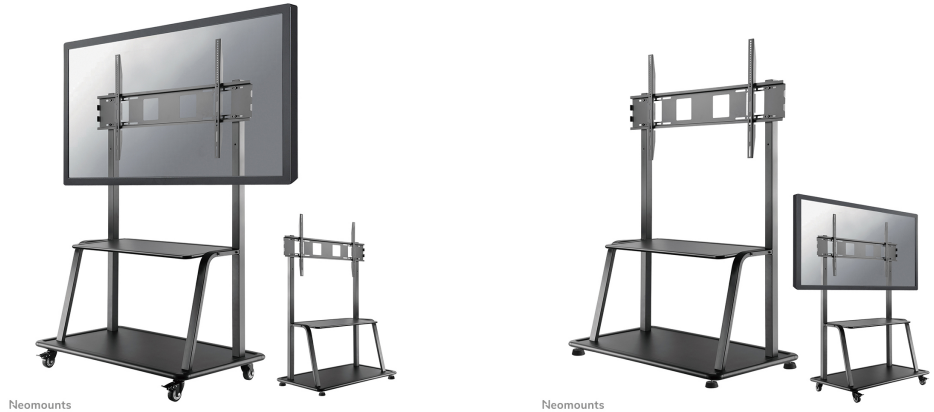

#### FUNCTIONALITY

Type	Fixed
Height adjustment	131-153 cm
Width adjustment	120 cm
Depth adjustment	68 cm
Adjustment type	Manual

### Neomounts NS-M4000BLACK TV trolley - 60-105" - max 150 kg - manual h 131-153 cm - VESA 200x200-1000x600 - incl. hardware shelf - black

The Neomounts floor stand, model NS-M4000BLACK is a mobile floor stand for flat screens up to 105" (267 cm). This mobile stand is a great choice for space saving placement or when wall-, ceiling mounting or desk placement is not an option. This cart stretches your investment by serving a variety of projection needs by sharing a large display over multiple rooms. Get optimal positioning for both standing and seated audiences, in any application, in any part of your location. The mount is manually height adjustable.

Neomounts' floor stand, NS-M4000BLACK holds your TV, AV equipment and even hides your cables. The casters allow the stand to move it to where you need it. Easily roll this cart through doorways and over thresholds. The trolley features four solid castor wheels, of which the two front wheels are equipped with a brake. The floor stand also comes with four leveling feet.

Neomounts NS-M4000BLACK is suitable for screens up to 105" (267 cm). The weight capacity of this product is 150 kg each screen. The stand is suitable for screens that meet VESA hole pattern 200x200 to 1000x600mm.