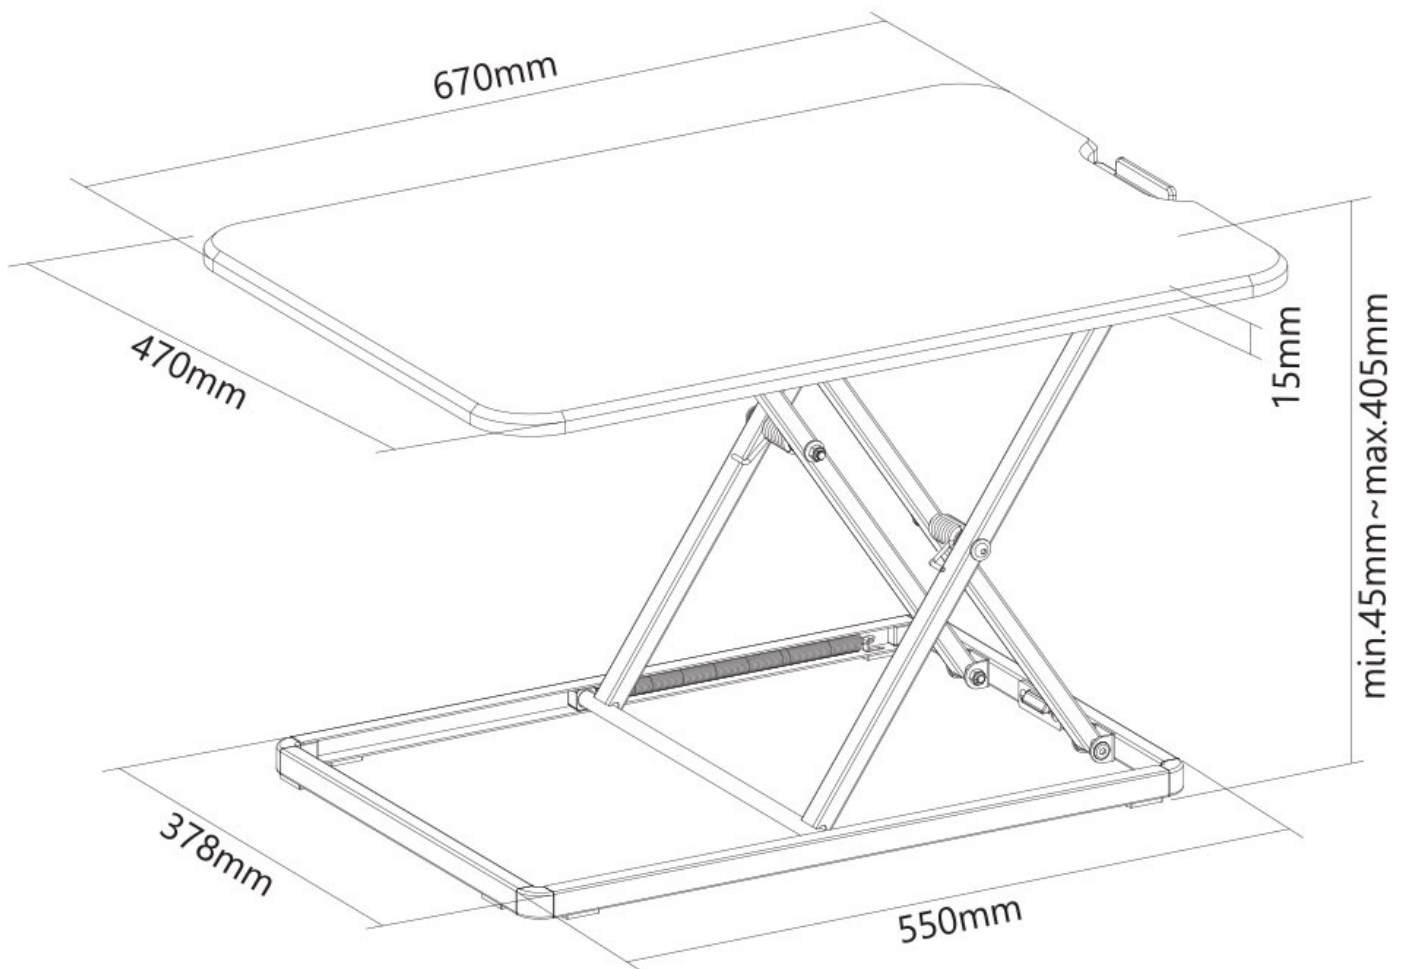

NS-WS050BLACK

NEOMOUNTS NS-WS050BLACK SIT-STAND

SPECIFICATIONS

GENERAL

Min. weight	0 kg (per screen)
Max. weight	8 kg (per screen)
Screens	1

FUNCTIONALITY

Height adjustment	4,5-40,5 cm
Width adjustment	67 cm
Depth adjustment	47 cm
Adjustment type	Coil spring

Neomounts

Neomounts

Neomounts NS-WS050BLACK Sit-stand workstation - max 8 kg - black

The Neomounts NS-WS050BLACK is a universal lightweight sit-stand workstation with ultra-flat design and a maximum weight capacity of 8 kg. The sit-stand workstation has five height settings, to enable the perfect ergonomic working position for everyone.

Due to the lightweight, low profile design, the workstation can be easily picked-up and moved when needed. The steel frame and coil spring ensure solid positioning and optimal comfort.

NS-WS050BLACK

NEOMOUNTS NS-WS050BLACK SIT-STAND