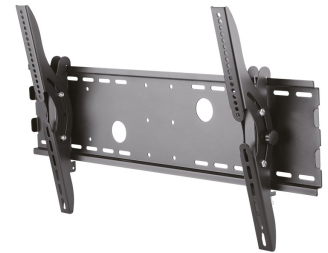

PLASMA-W200BLACK NEOMOUNTS PLASMA-W200BLACK TV MOUNT

SPECIFICATIONS

GENERAL

Min. screen size*	37 inch
Max. screen size*	85 inch
Max. weight	100 kg (per screen)
Screens	1
VESA minimum	200x200 mm
VESA maximum	865x480 mm
Distance to wall	8,3 cm

FUNCTIONALITY

Type	Tilt
Lockable	Lockable - Padlock not included
Tilt (degrees)	30°
Adjustment type	None

INFORMATION

Color	Black
Main material	Steel
Warranty	5 year
EAN code	8717371446826

*Please note: The inch sizes stated are just an indication, combined with the weight and VESA sizes. The maximum weight and VESA size are absolute restrictions for the products and should not be exceeded.

Neomounts

Neomounts

Neomounts PLASMA-W200BLACK Tilttable TV mount wall - 37-85" - max 100 kg - VESA 200x200-865x480 - d 8,3 cm - lockable (excl. lock) - black

The Neomounts wall mount, model PLASMA-W200BLACK is a tiltable wall mount for flat screens up to 85" (216 cm). This mount is a great choice when you want the ultimate viewing flexibility with your flat screen. Depth of this mount is 8,3 centimetres.

Neomounts' tilt (30°) technology allows the mount to change to any viewing angle to fully benefit from the capabilities of the flat screen. Depth of this mount is 7 centimetres.

Neomounts PLASMA-W200BLACK is suitable for screens up to 85" (216 cm). The weight capacity of this product is 100 kg each screen. The wall mount is suitable for screens that meet VESA hole pattern 200x200 to 865x480mm. Different hole patterns can be covered using Neomounts VESA adapter plates.