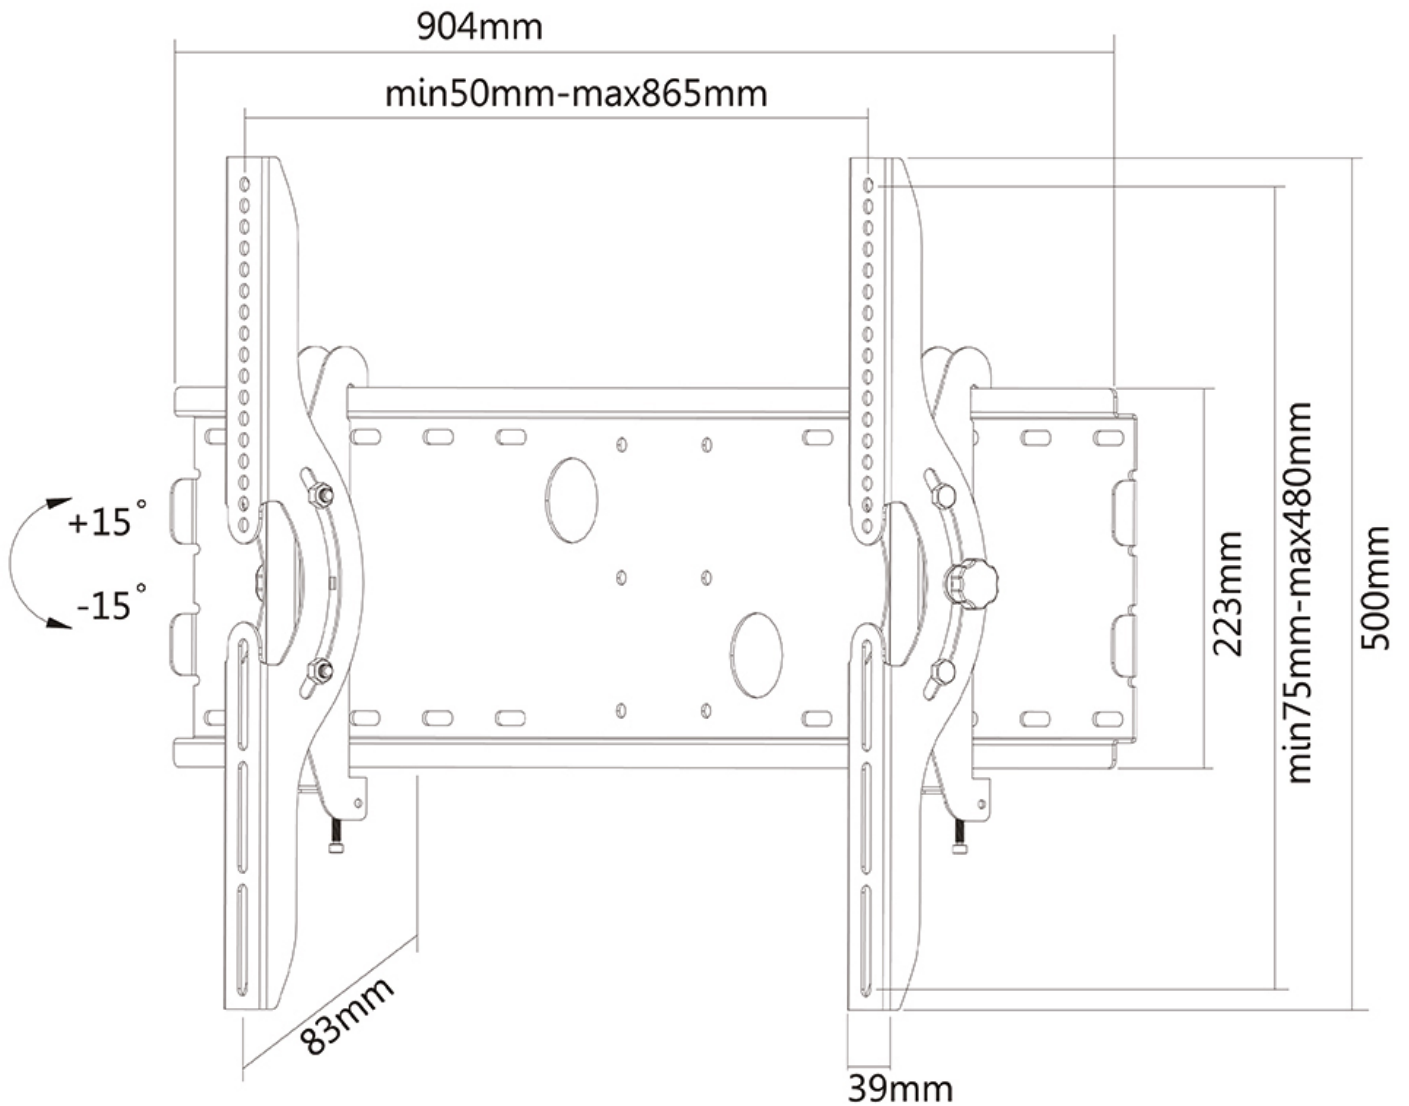

PLASMA-W200BLACK NEOMOUNTS PLASMA-W200BLACK TV MOUNT

Neomounts