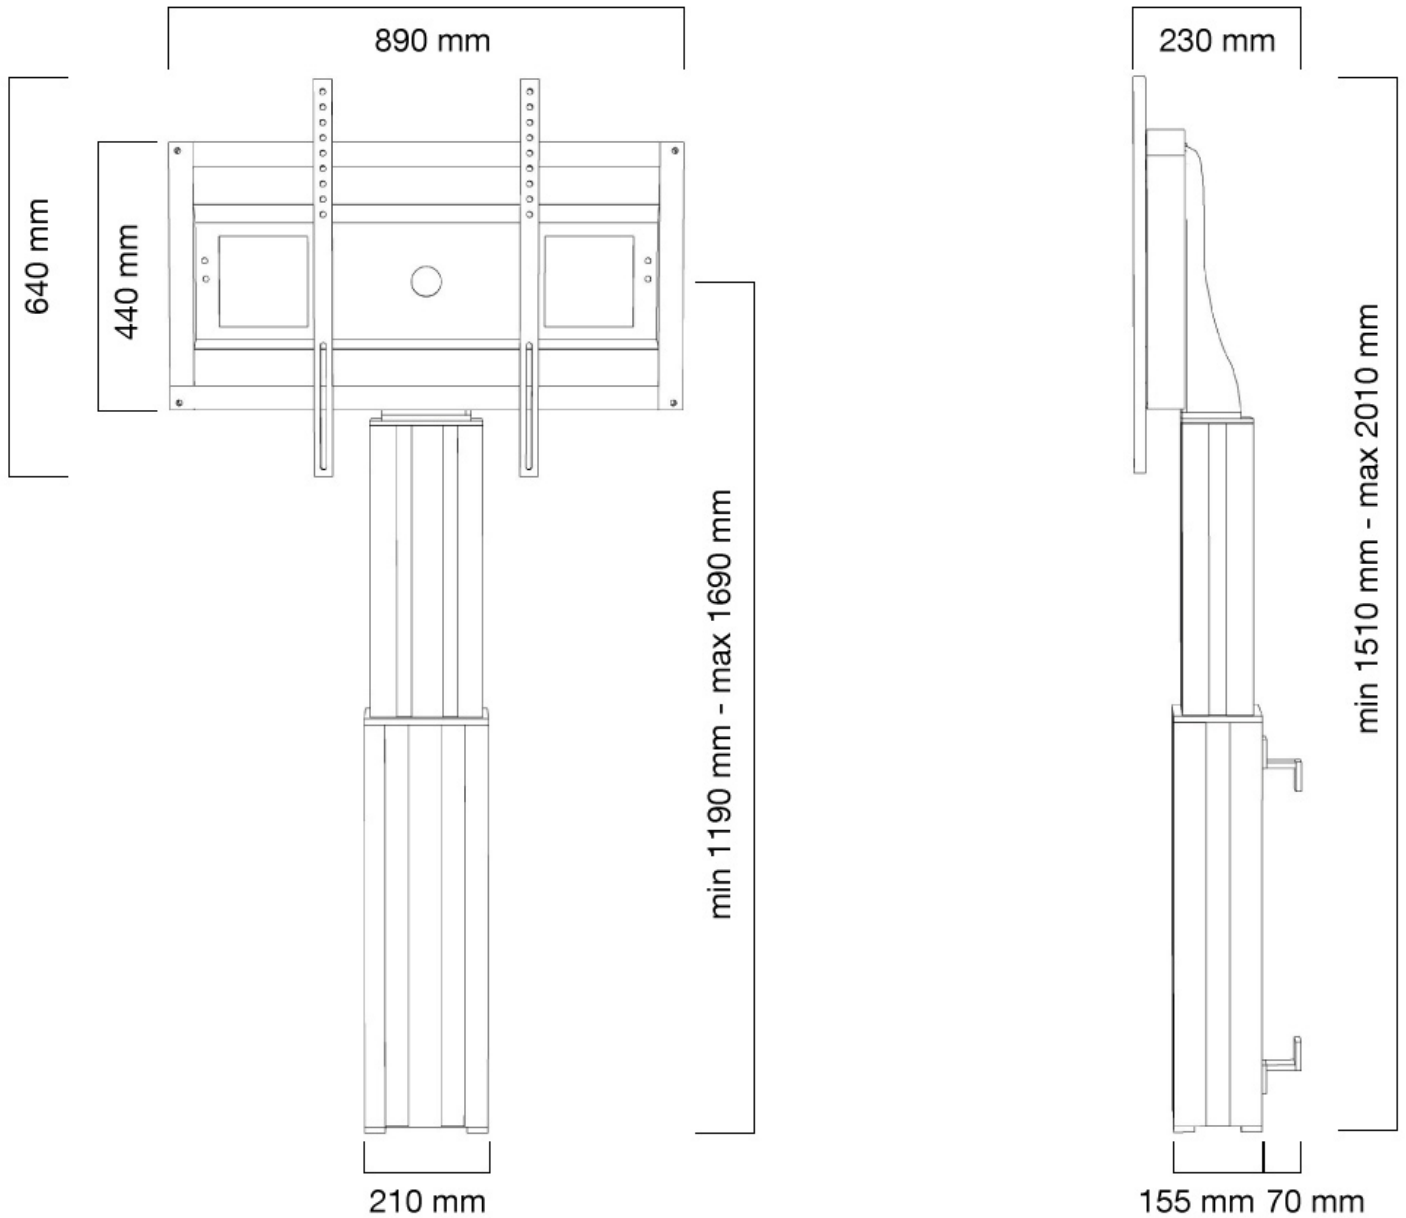

PLASMA-W2500BLACK NEOMOUNTS PLASMA-W2500BLACK TV FLOOR

Neomounts