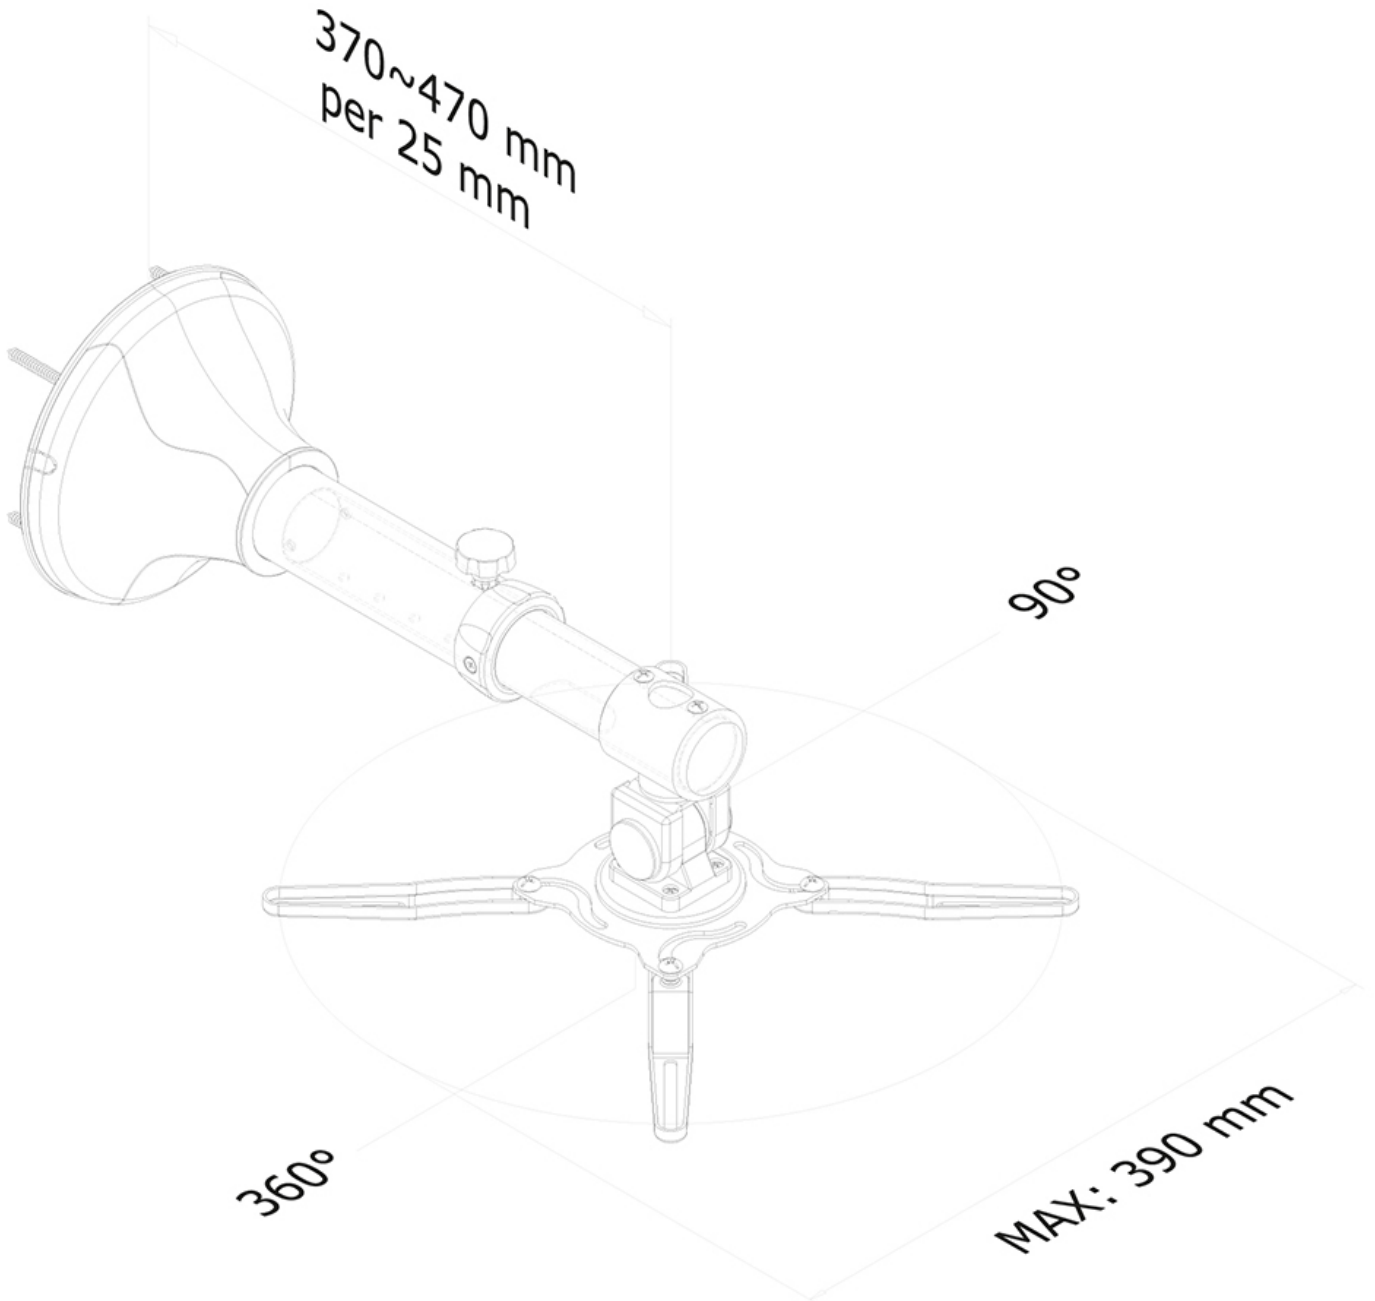

BEAMER-W050BLACK NEOMOUNTS BEAMER-W050BLACK BEAMER

Neomounts