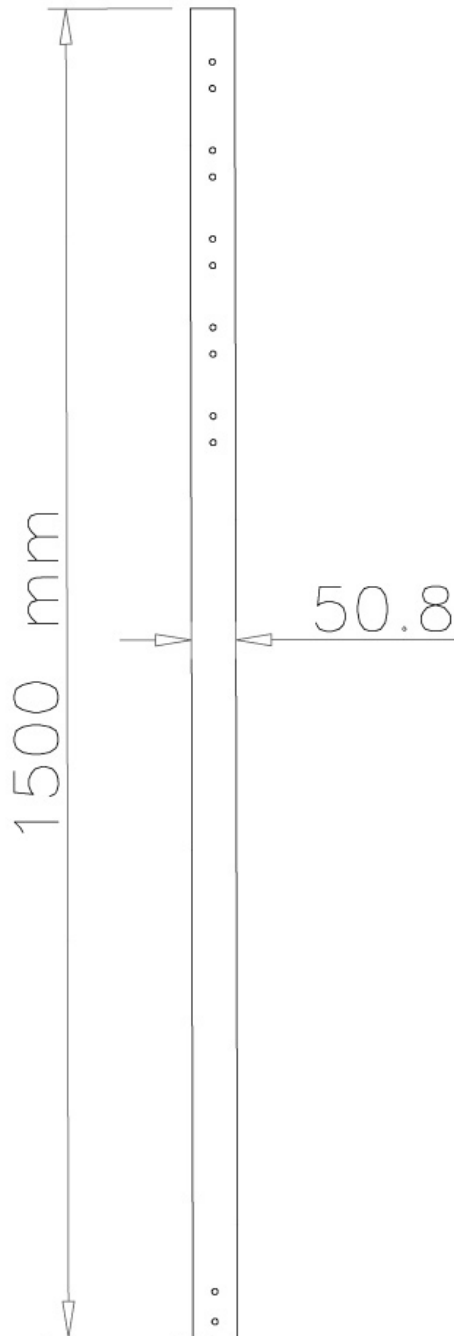

FPMA-CP150

NEOMOUNTS FPMA-CP150 EXTENSION POLE

Neomounts

Measuring unit: mm