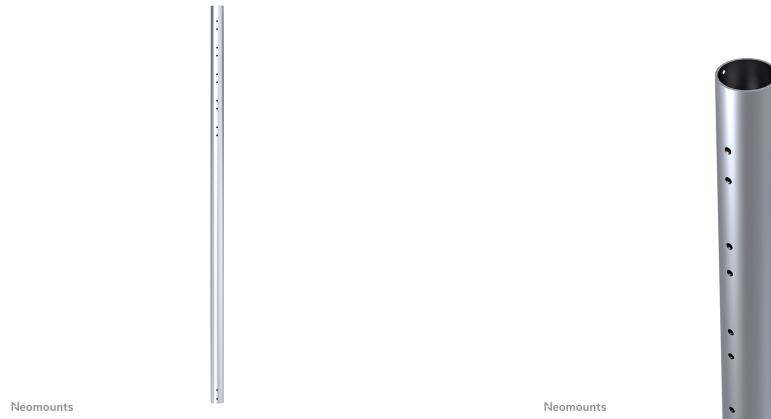

FPMA-CP150

SPECIFICATIONS

GENERAL

Min. weight	0 kg (per screen)
Max. weight	50 kg (per screen)
Screens	1

FUNCTIONALITY

Type	Fixed
Height adjustment	150 cm
Adjustment type	Manual

INFORMATION

Color	Silver
Main material	Steel
Warranty	5 year
EAN code	8717371441937

*Please note: The inch sizes stated are just an indication, combined with the weight and VESA sizes. The maximum weight and VESA size are absolute restrictions for the products and should not be exceeded.

NEOMOUNTS FPMA-CP150 EXTENSION POLE

Neomounts FPMA-CP150 Extension pole TV ceiling mount - h 150 cm - max 50 kg - suitable for FPMA-C200/C400SILVER, PLASMA-C100 - silver

This Neomounts flatscreen mount pole, model FPMA-CP150, allows you to stretch the distance from the flat screen to the ceiling with 204 centimetres. Ideal with the use of high ceilings.

This pole replaces the original pole which comes with the mount. The diameter is 5 cm. The extension tube is equipped with cable management. Hide your cables in the column to keep it nice and tidy.

Different models and lengths poles available to suit following flat screen mounts: FPMA-C200BLACK, FPMA-C200D, FPMA-C400BLACK, PLASMA-C100BLACK & PLASMA-C100D. Model PLASMA-C100BLACK & PLASMA-C100D need two poles!