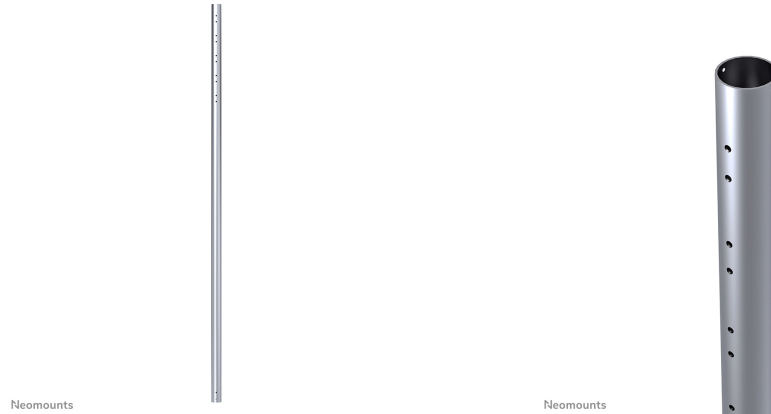

#### FUNCTIONALITY

Type	Fixed
Height adjustment	200 cm
Adjustment type	Manual

### Neomounts FPMA-CP200 Extension pole TV ceiling mount - h 200 cm - max 50 kg - suitable for FPMA-C200/C400SILVER, PLASMA-C100 - silver

This Neomounts flatscreen mount pole, model FPMA-CP200, allows you to stretch the distance from the flat screen to the ceiling with 254 centimetres. Ideal with the use of high ceilings.

This pole replaces the original pole which comes with the mount. The diameter is 5 cm. The extension tube is equipped with cable management. Hide your cables in the column to keep it nice and tidy.

Different models and lengths poles available to suit following flat screen mounts: FPMA-C200BLACK, FPMA-C200D, FPMA-C400BLACK, PLASMA-C100BLACK & PLASMA-C100D. Model PLASMA-C100BLACK & PLASMA-C100D need two poles!