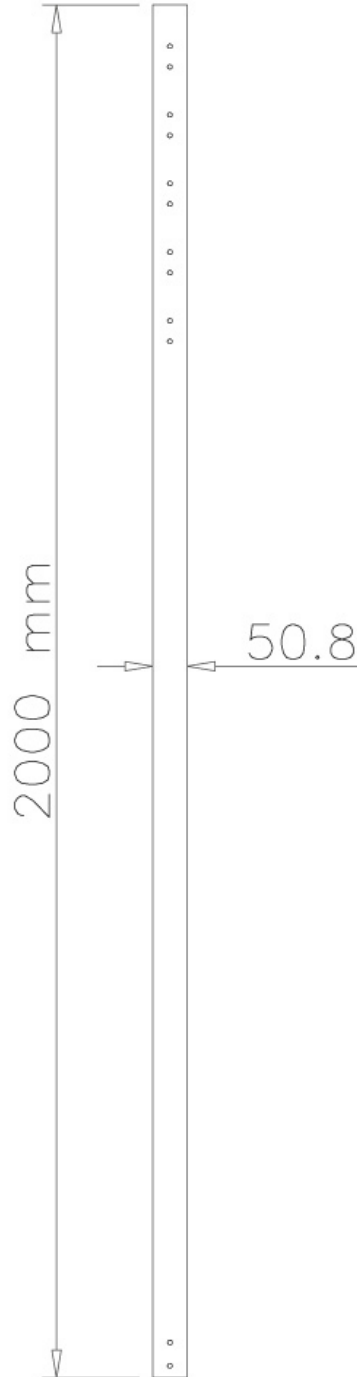

FPMA-CP200

NEOMOUNTS FPMA-CP200 EXTENSION POLE

Neomounts

Measuring unit: mm