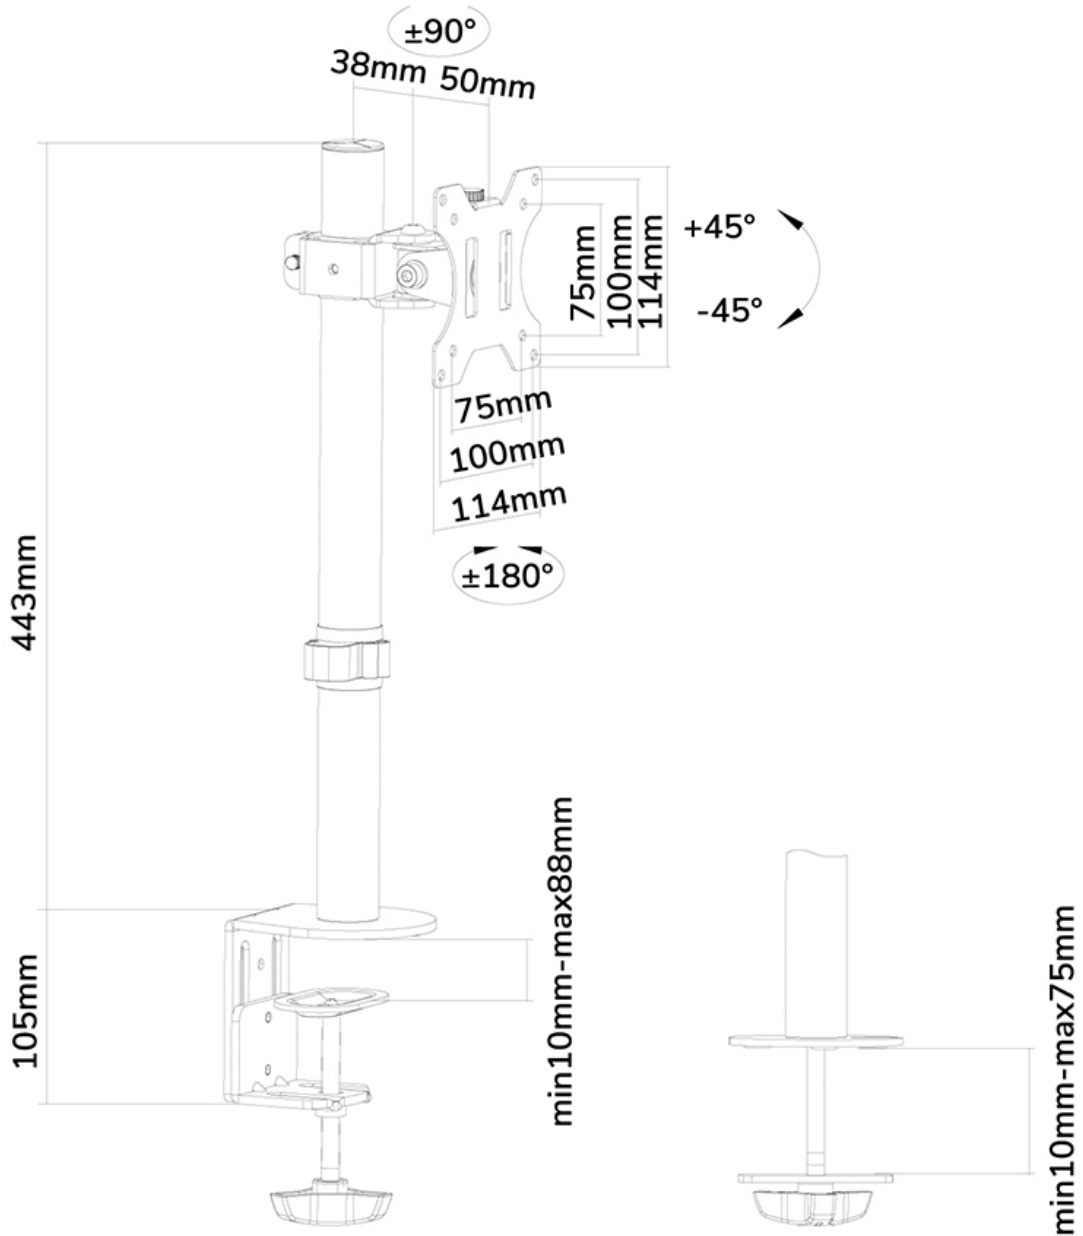

FPMA-D510BLACK

NEOMOUNTS FPMA-D510BLACK MONITOR ARM

Neomounts