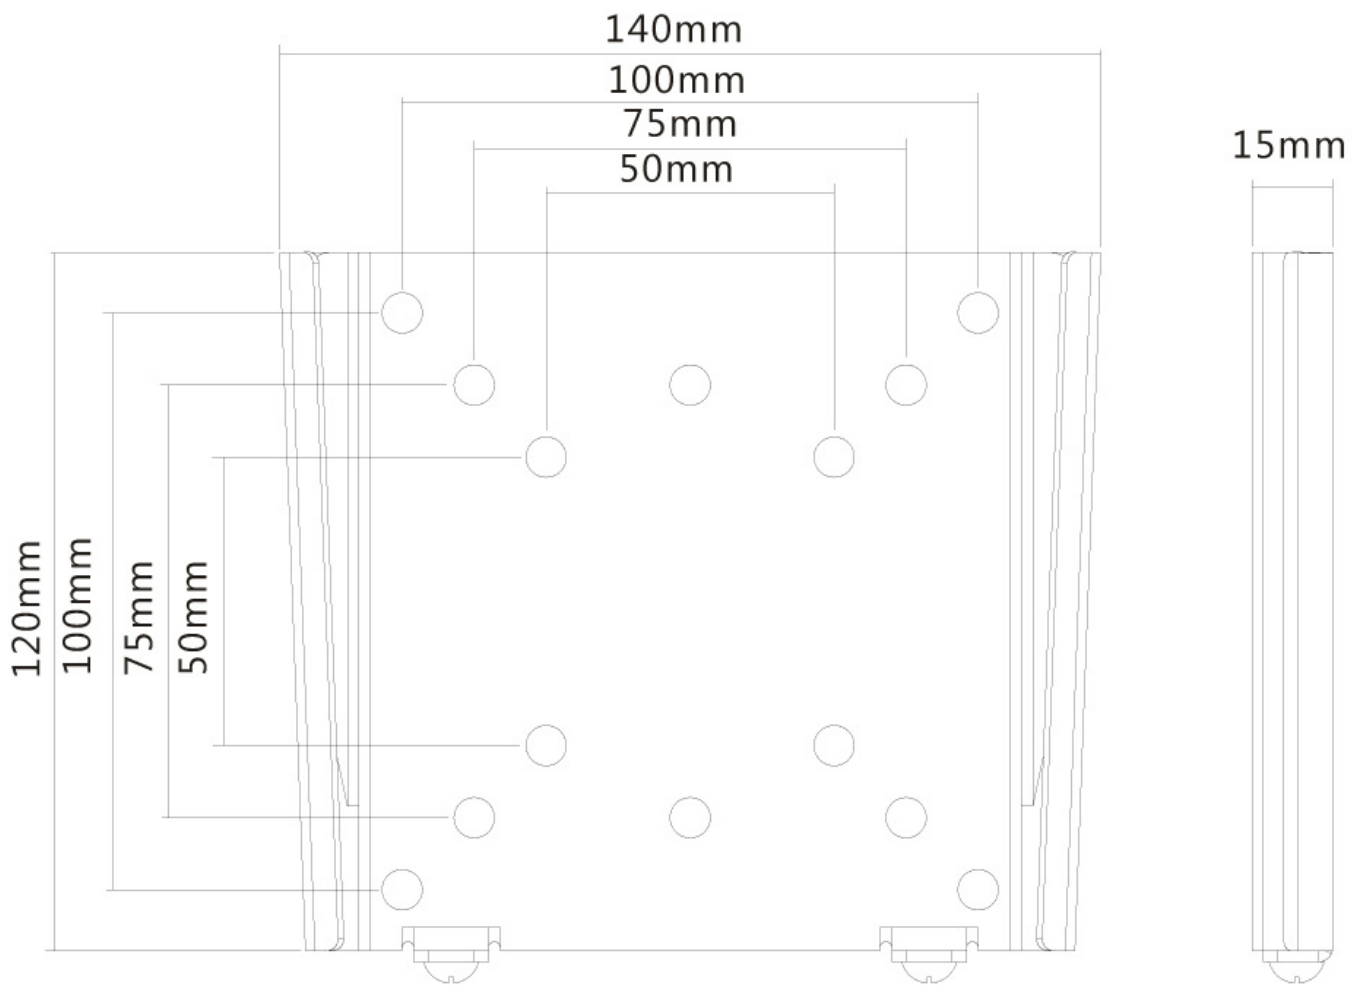

FPMA-W25BLACK

NEOMOUNTS FPMA-W25BLACK MONITOR/TV

Neomounts