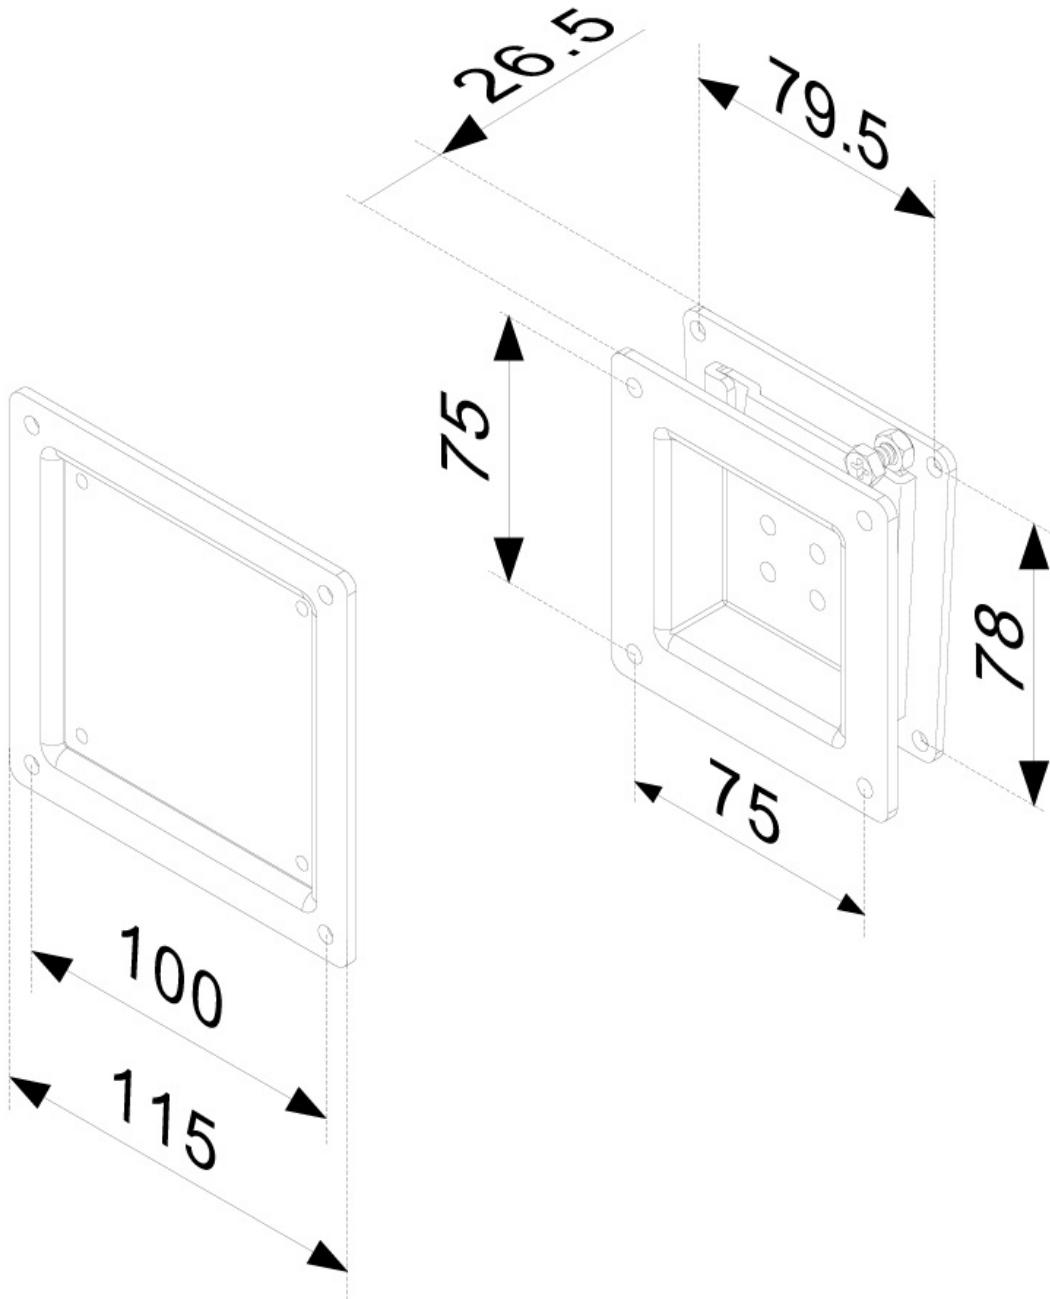

FPMA-W50

NEOMOUNTS BY NEWSTAR TV WALL MOUNT

Neomounts