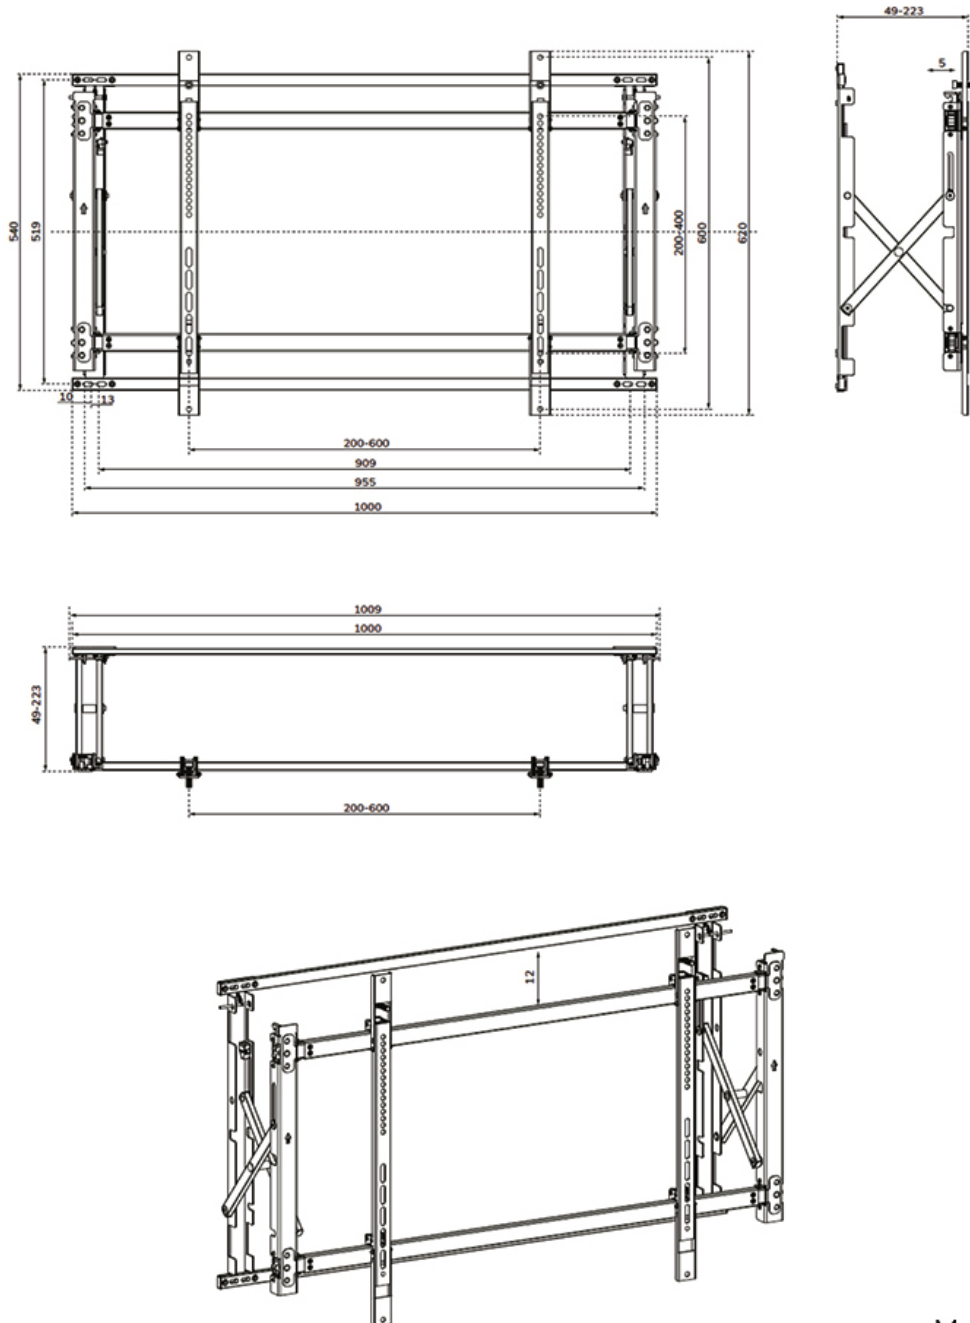

LED-VW1750BLACK

NEOMOUNTS LED-VW1750BLACK VIDEO WALL

Landscape

Neomounts

Measuring unit: mm