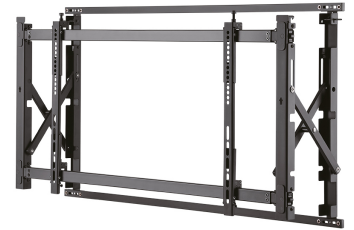

LED-VW1750BLACK

NEOMOUNTS LED-VW1750BLACK VIDEO WALL

SPECIFICATIONS

GENERAL

Min. screen size*	32 inch
Max. screen size*	55 inch
Min. weight	0 kg (per screen)
Max. weight	35 kg (per screen)
Screens	1
VESA minimum	200x200 mm
VESA maximum	600x400 mm
Distance to wall	4,9-22,3 cm

FUNCTIONALITY

Type	Fixed
Height adjustment	54 cm
Width adjustment	101 cm
Depth adjustment	4,9-22,3 cm
Lockable	Not lockable
Adjustment type	Micro adjustment
Video wall adjustment	Pull-out

INFORMATION

Color	Black
Main material	Steel
Warranty	5 year
EAN code	8717371447311

Neomounts

Neomounts

Neomounts LED-VW1750BLACK Videowall wall mount - 32-55" - max 35 kg - VESA 200x200-600x400 - d 4,9-22,3 cm - pull-out - micro adjustment - black

The Neomounts wall mount, model LED-VW1750BLACK is a fixed wall mount for flat screens up to 55" (140 cm). This mount is a great choice when you want the ultimate viewing flexibility with your flat screen. Depth of this mount is 5 to 20 centimetres. This wall mount is specially made to be used in video walls. The screen easily can be pulled out with the pull-out system.

Neomounts LED-VW1750BLACK is suitable for flat screens up to 55" (140 cm). The weight capacity of this product is 35 kg each screen. The wall mount is suitable for screens that meet VESA hole pattern 200x200 to 600x400mm.