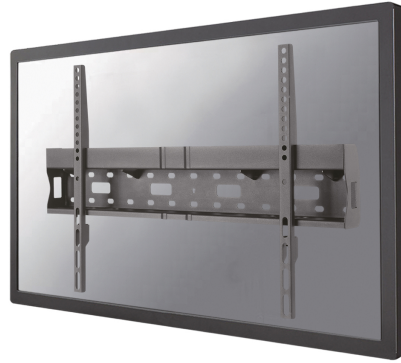

LFD-W1640MP

NEOMOUNTS LFD-W1640MP TV MOUNT WALL

SPECIFICATIONS

GENERAL

Min. screen size*	37 inch
Max. screen size*	75 inch
Max. weight	35 kg (per screen)
Screens	1
VESA minimum	200x200 mm
VESA maximum	600x400 mm
Distance to wall	6,2 cm

FUNCTIONALITY

Type	Fixed
Adjustment type	None

INFORMATION

Color	Black
Main material	Steel
Warranty	5 year
EAN code	8717371446352

*Please note: The inch sizes stated are just an indication, combined with the weight and VESA sizes. The maximum weight and VESA size are absolute restrictions for the products and should not be exceeded.

Neomounts

Neomounts

Neomounts LFD-W1640MP Fixed TV mount wall - 37-75" - max 35 kg - VESA 200x200-600x400 - d 6,2 cm - incl. space for media player/mini PC - black

Neomounts model LFD-W1640MP is a fixed wall mount for flat screens up to 75". The depth of this mount is 6,2 centimetres and also offers the option to store a Mediaplayer or Mini PC.

Neomounts LFD-W1640MP is suitable for screens up to 75". The weight capacity of this product is 35 kg and is suitable for screens that meet VESA hole pattern 200x200 to 600x400mm.

Create a clean design ambiance for your flat screen TV or LFD in public areas.