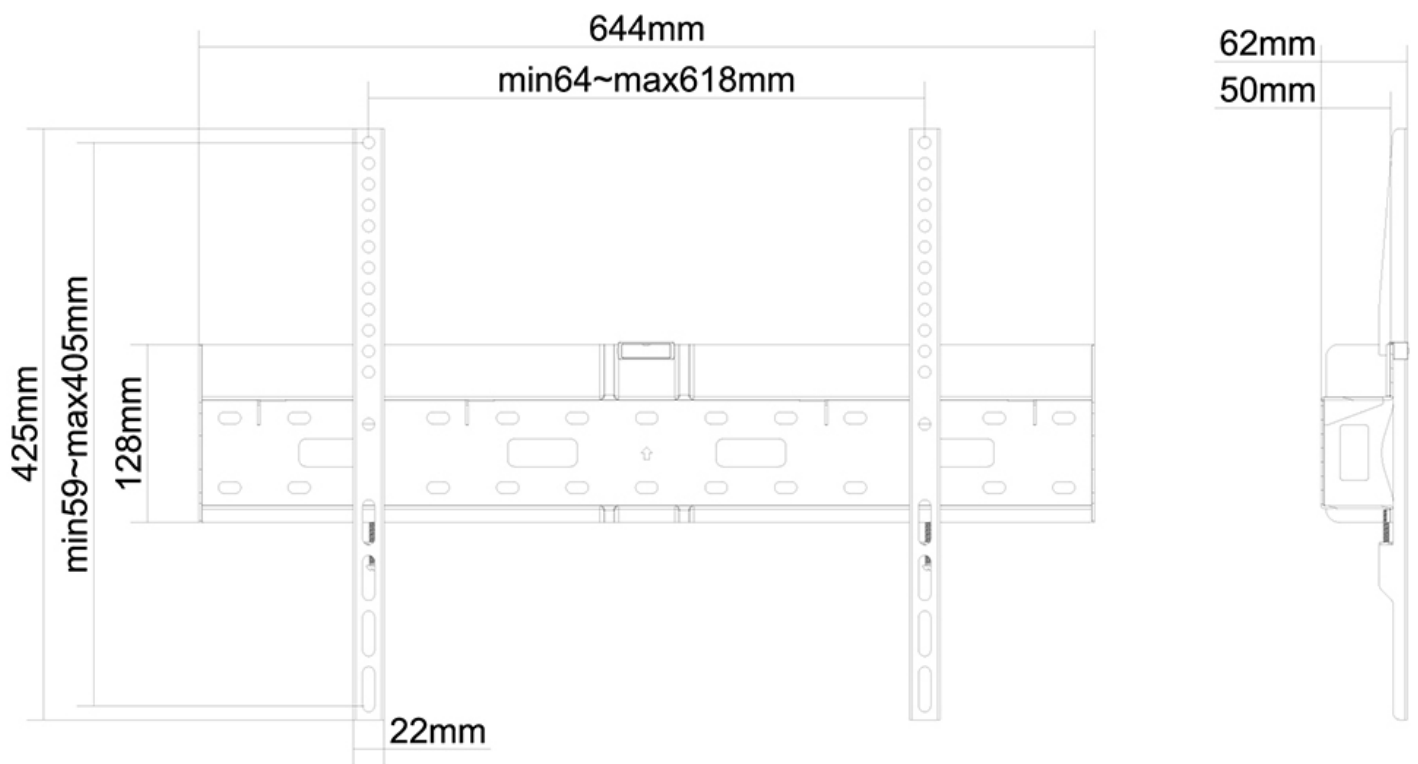

LFD-W1640MP

NEOMOUNTS LFD-W1640MP TV MOUNT WALL

Neomounts