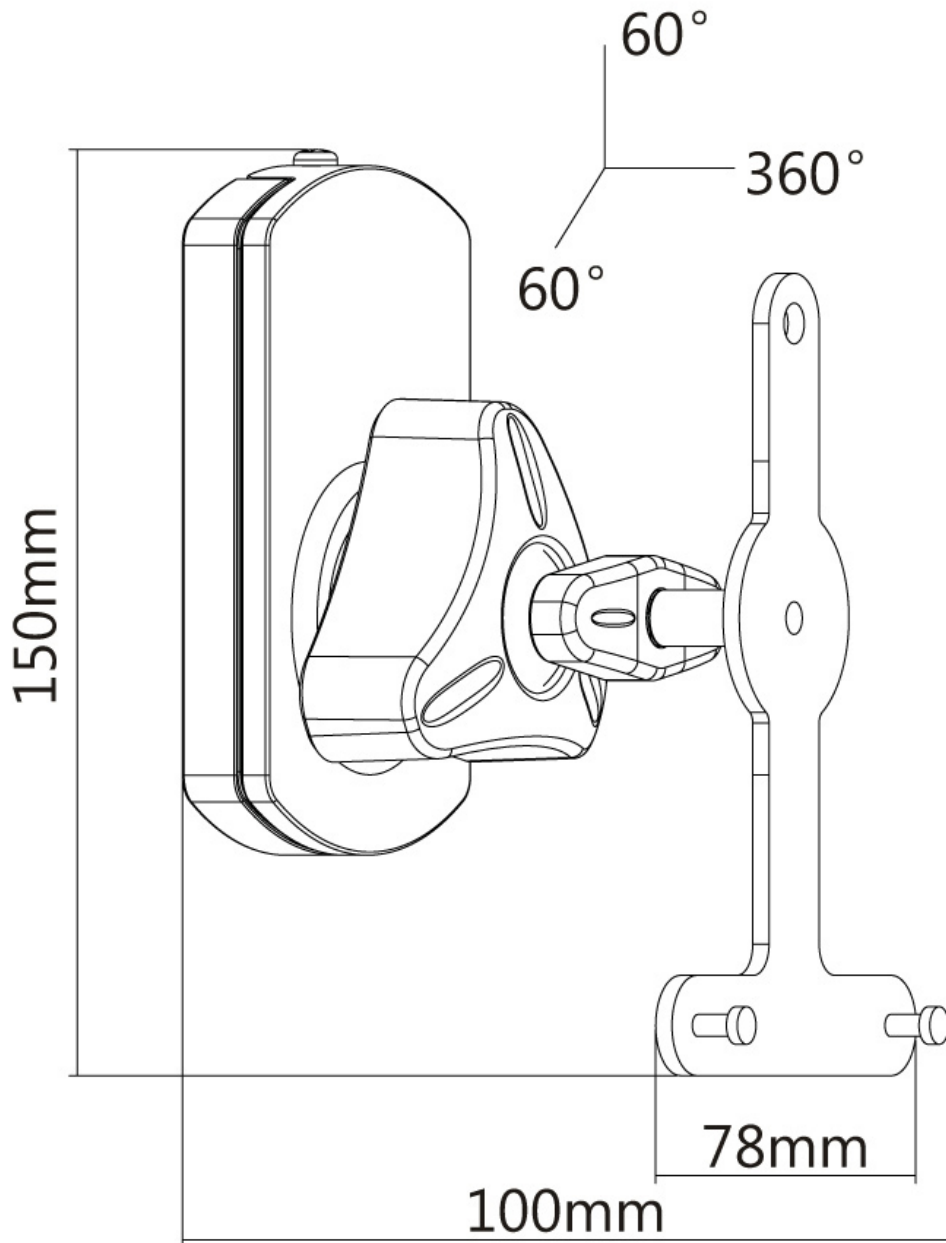

NM-WS130BLACK

NEOMOUNTS NM-WS130BLACK SONOS PLAY1

Neomounts