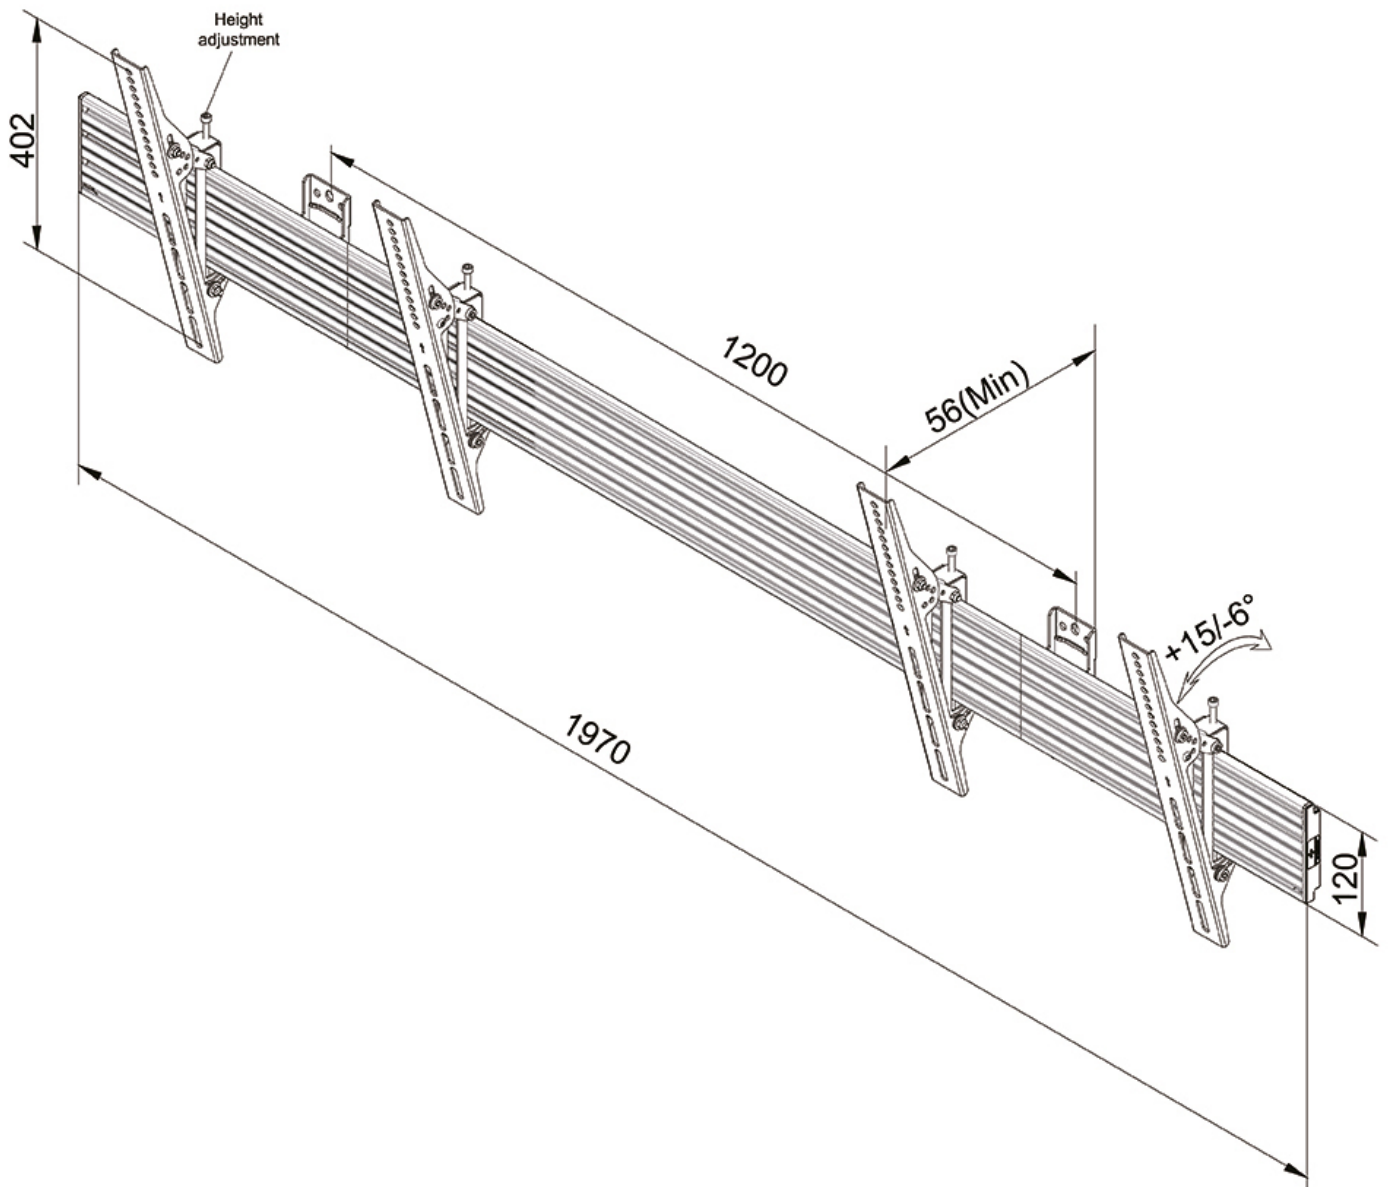

NMPRO-WMB2

NEOMOUNTS PRO MENU BOARD WALL MOUNT

Neomounts

Measuring unit: mm