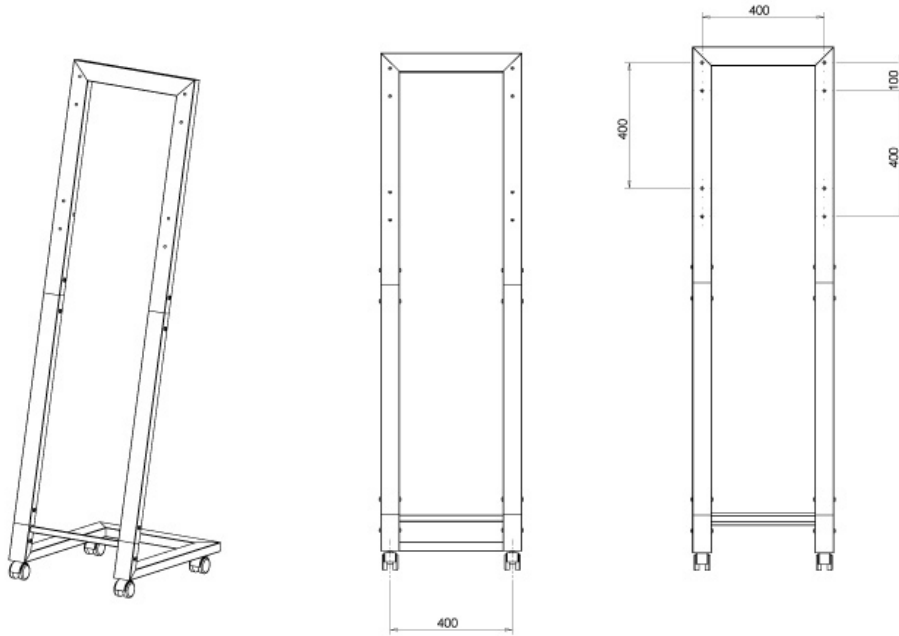

NS-SKM100WHITE

NEWSTAR SMARTKAPP TROLLEY

Neomounts