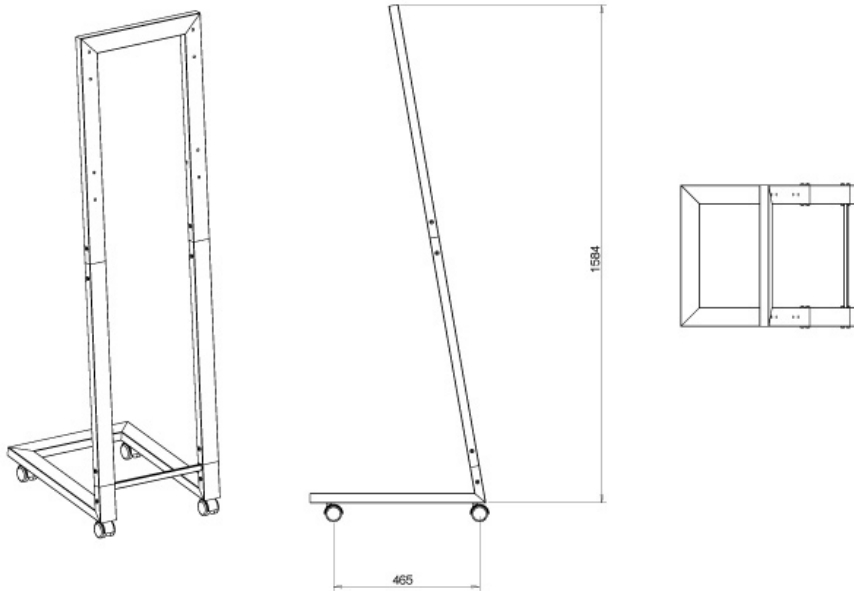

NS-SKM100WHITE

NEWSTAR SMARTKAPP TROLLEY

Neomounts