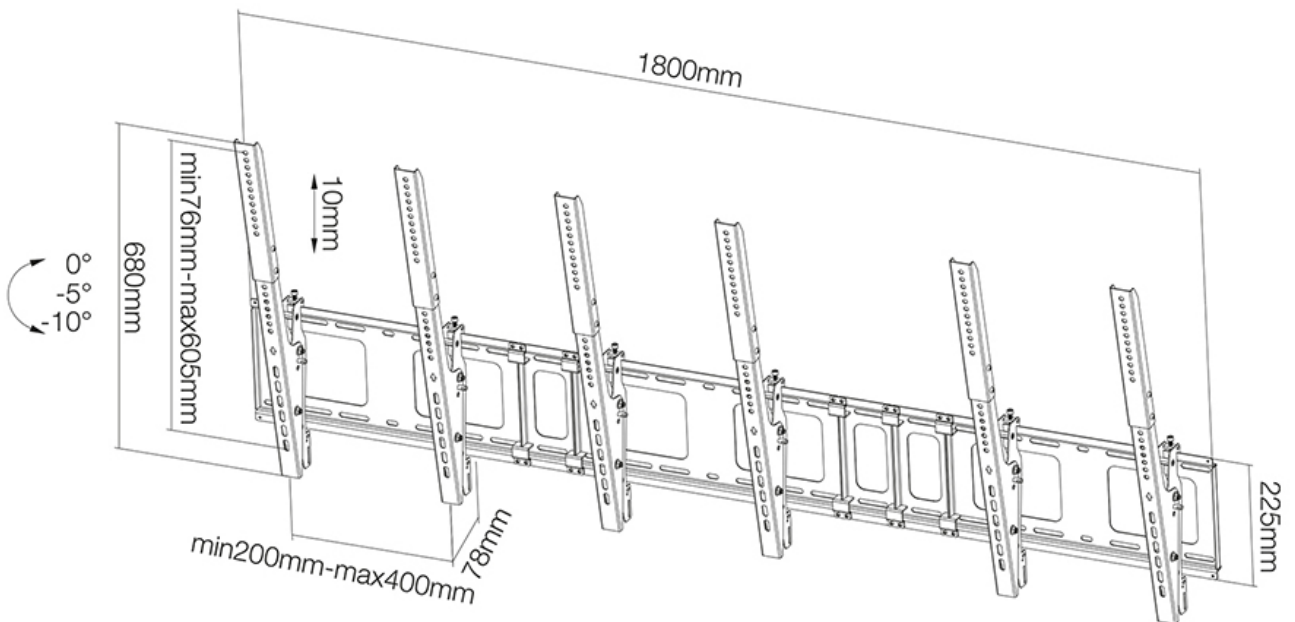

NS-WMB300PBLACK

NEOMOUNTS NS-WMB300PBLACK

Neomounts