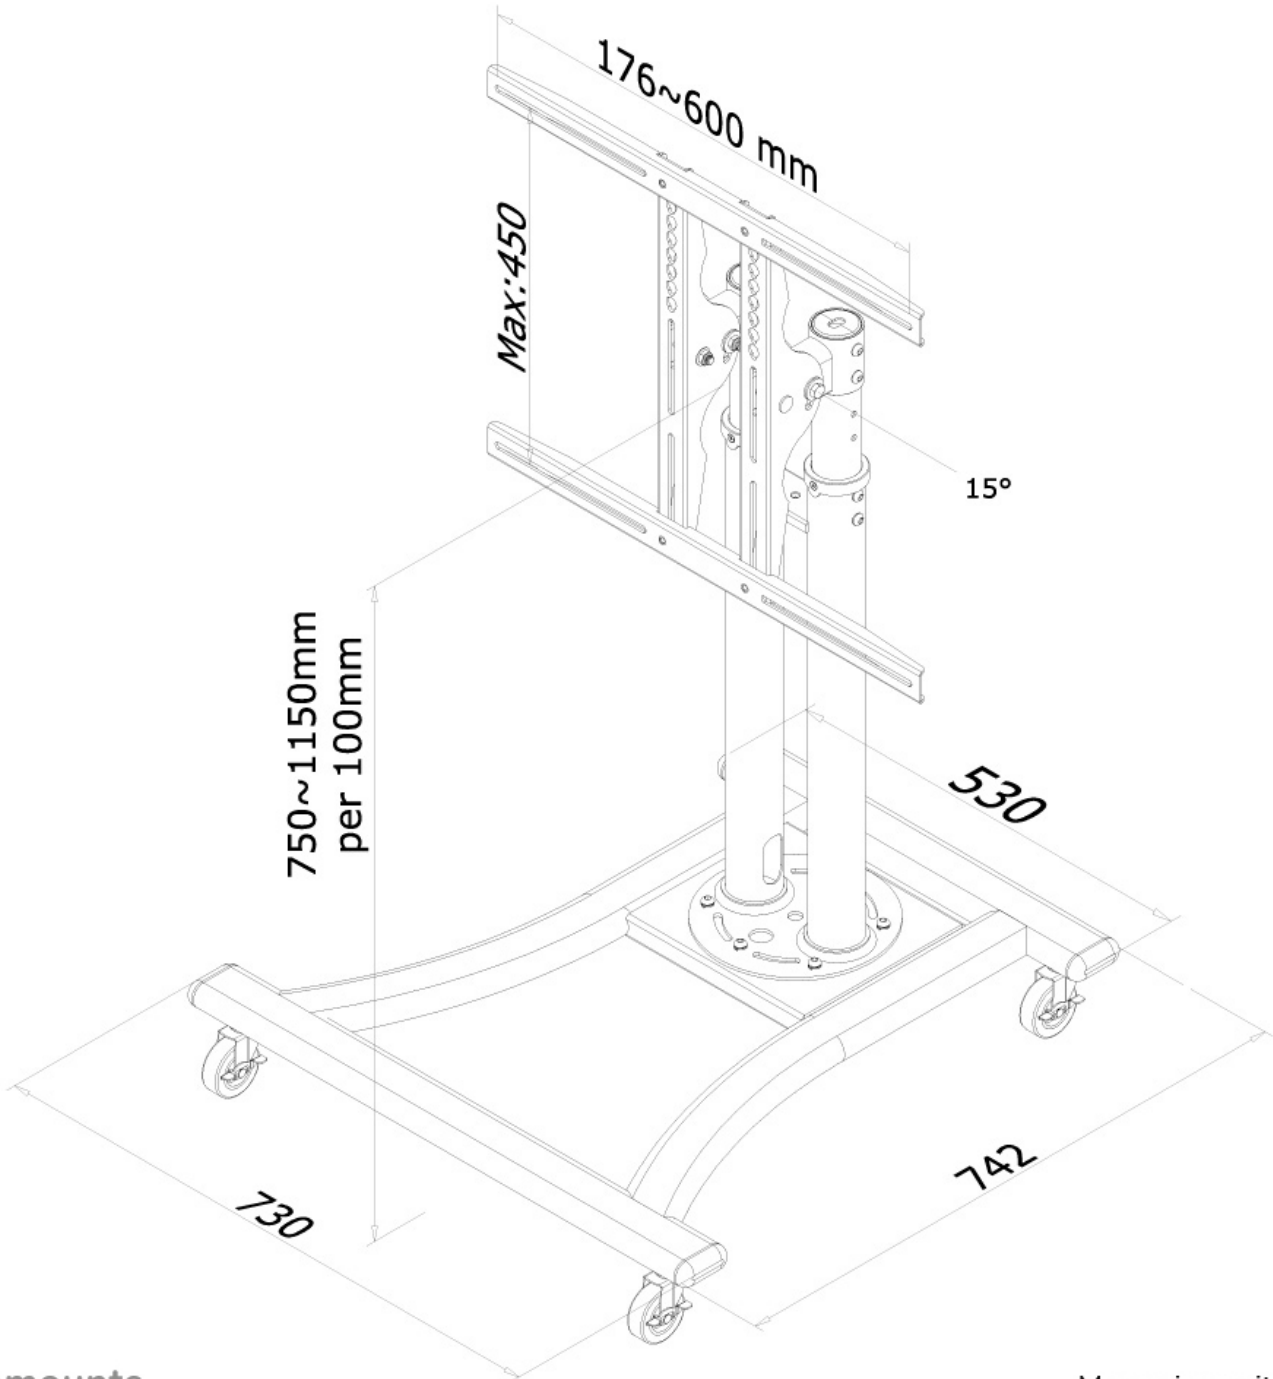

PLASMA-M1200

NEOMOUNTS PLASMA-M1200 TV TROLLEY

Neomounts

Measuring unit: mm