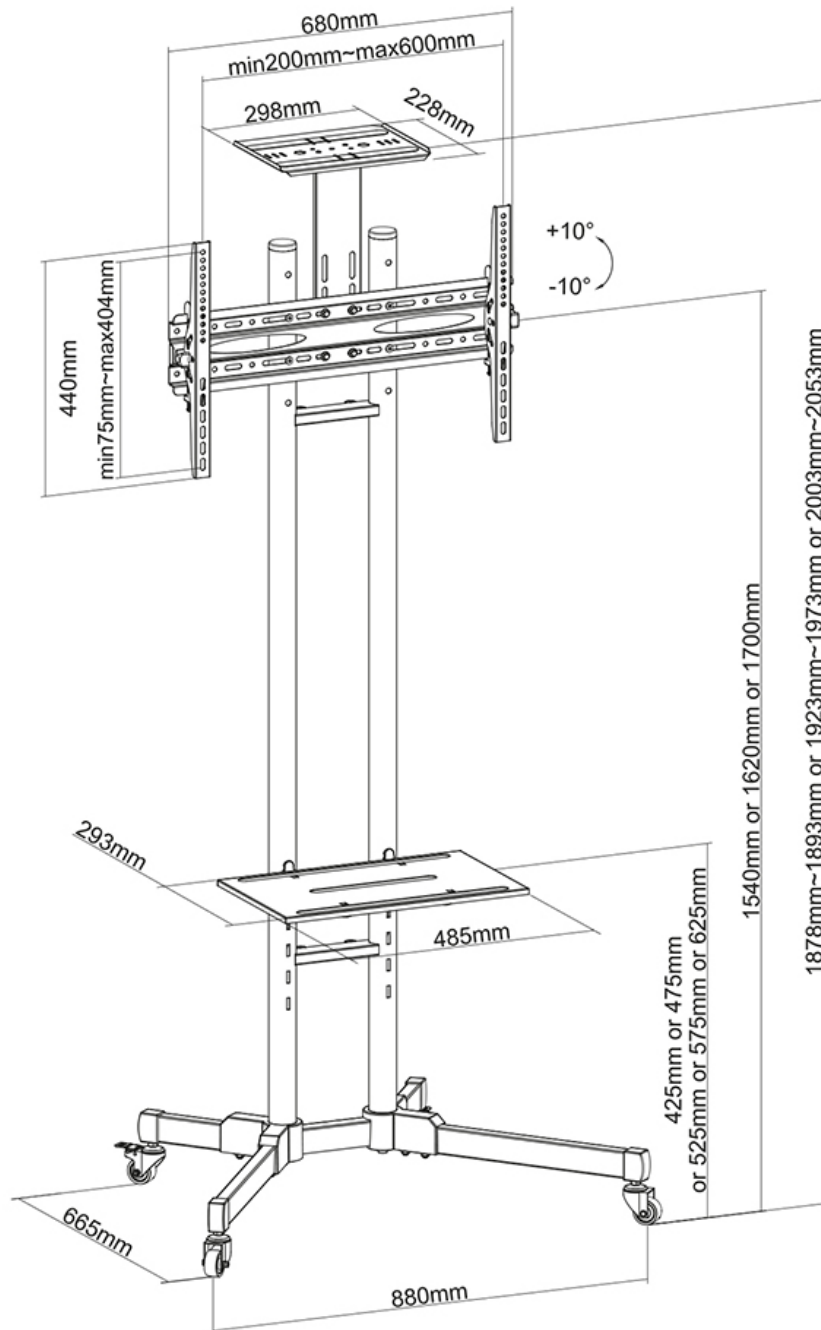

PLASMA-M1700E

NEOMOUNTS PLASMA-M1700E TV TROLLEY

Neomounts