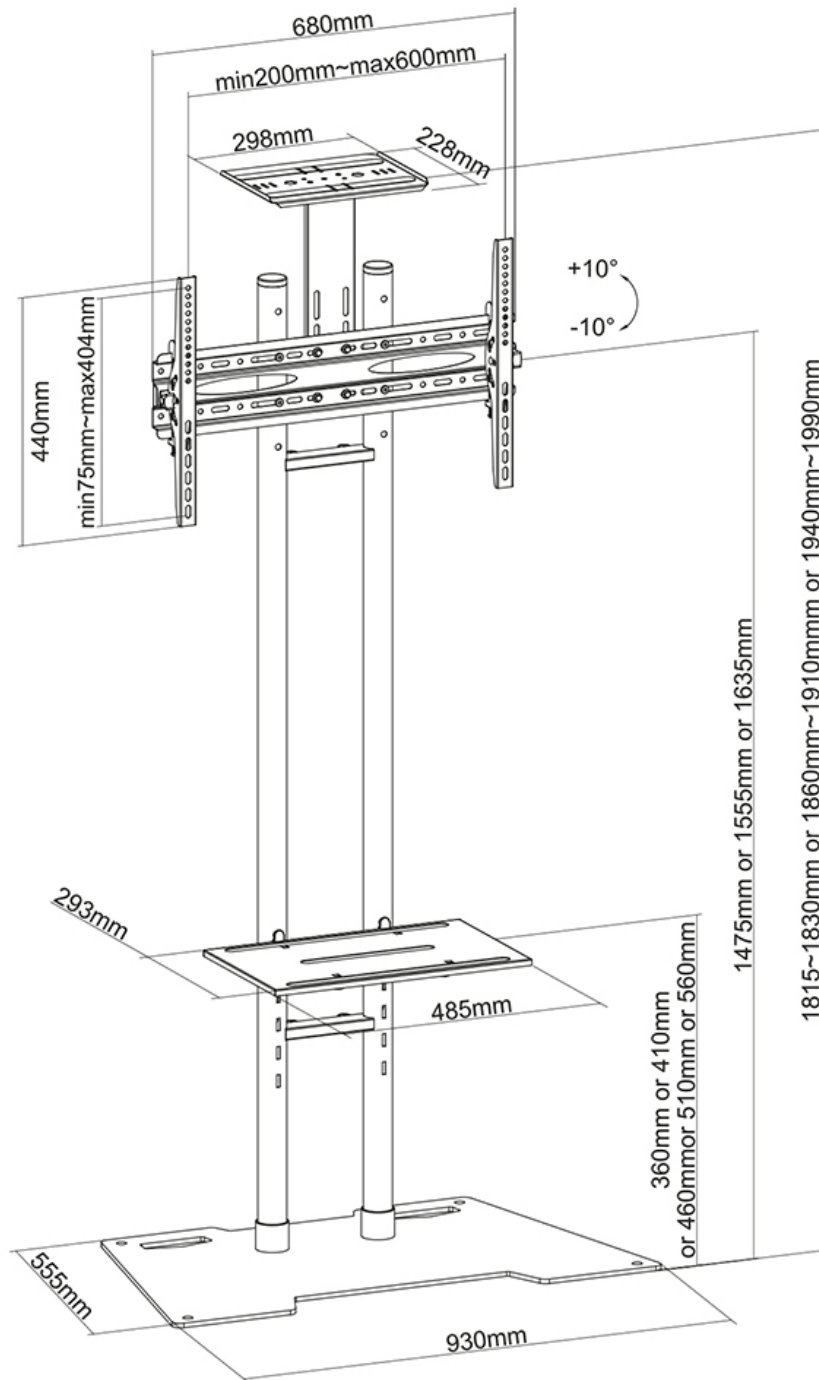

PLASMA-M1700ES

NEOMOUNTS PLASMA-M1700ES TV FLOOR

Neomounts