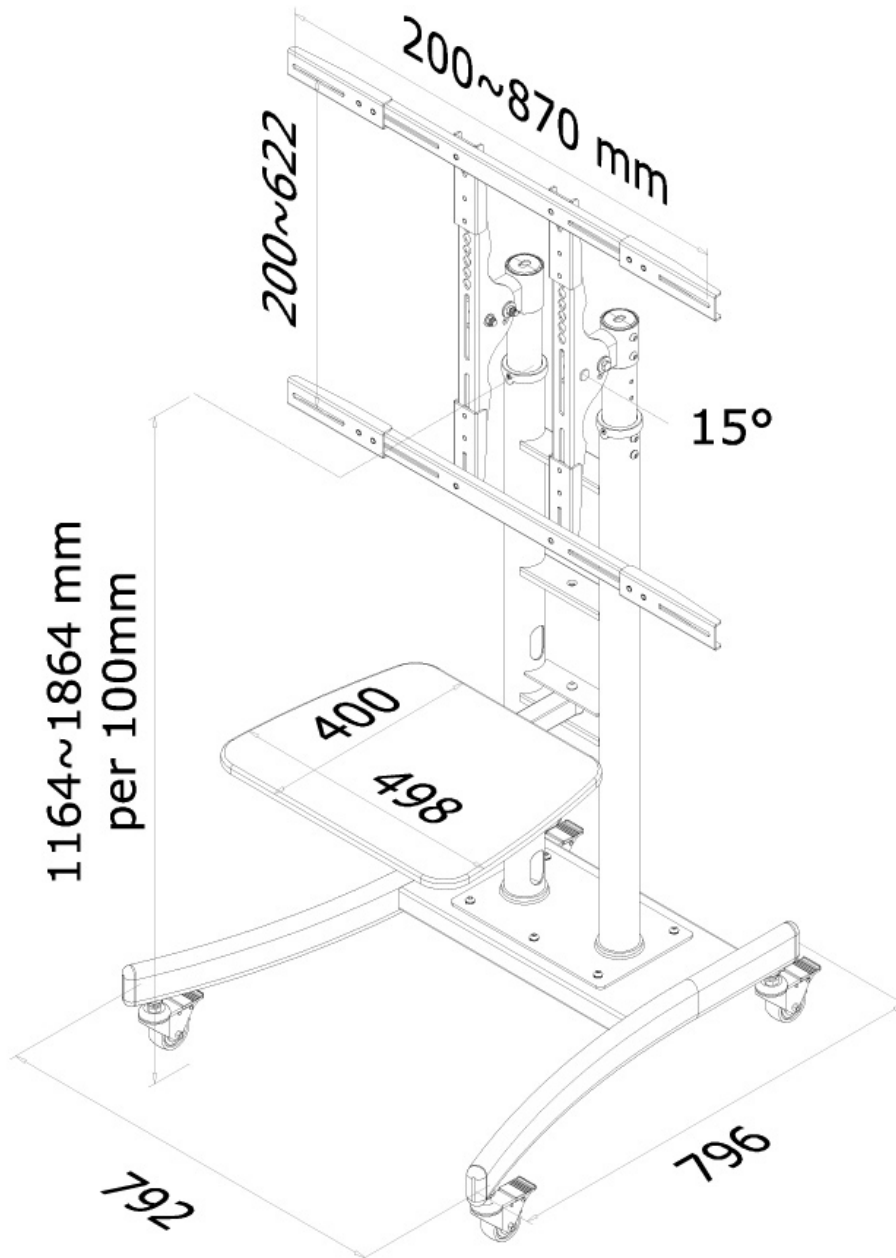

PLASMA-M2000E

NEOMOUNTS PLASMA-M2000E TV TROLLEY

Neomounts

Measuring unit: mm