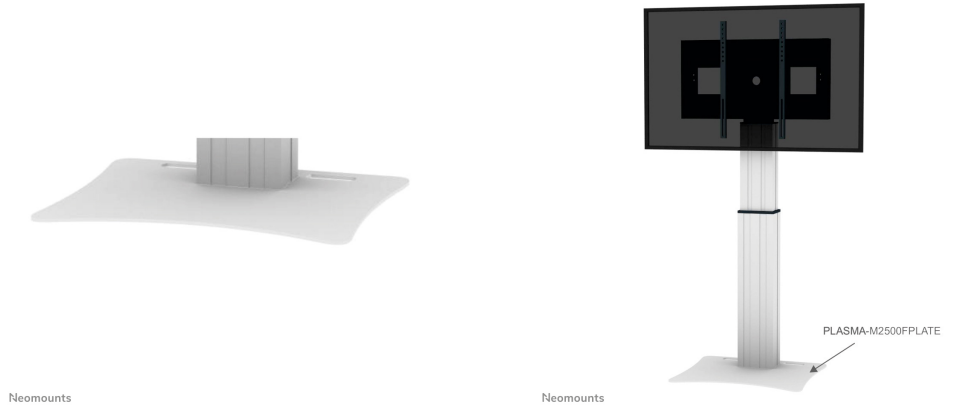

NEOMOUNTS PLASMA-M2500FPLATE FLOOR

SPECIFICATIONS

GENERAL

| | |
|-------------|---------------------|
| Min. weight | 0 kg (per screen) |
| Max. weight | 150 kg (per screen) |

FUNCTIONALITY

| | |
|-----------------|------|
| Adjustment type | None |
|-----------------|------|

INFORMATION

| | |
|---------------|---------------|
| Color | Silver |
| Main material | Steel |
| Warranty | 5 year |
| EAN code | 8717371446086 |

*Please note: The inch sizes stated are just an indication, combined with the weight and VESA sizes. The maximum weight and VESA size are absolute restrictions for the products and should not be exceeded.

Neomounts PLASMA-M2500FPLATE Floor plate - max 150 kg - suitable for PLASMA-M2250/W2250/M2500/W2500BLACK/SILVER - silver

The Neomounts PLASMA-M2500FPLATE is a fixed floor plate for the PLASMA-M2250-, PLASMA-M2500-, PLASMA-W2250- & PLASMA-W2500-series electric height adjustable trolleys and floor stands.