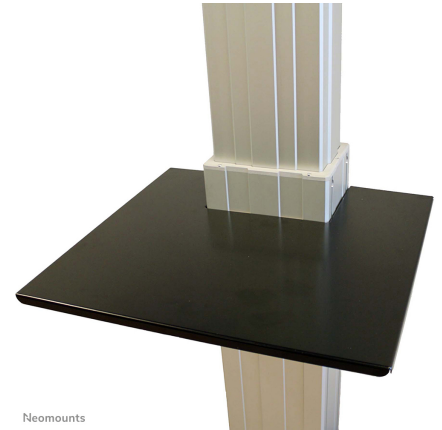

NEOMOUNTS PLASMA-M2500LAPSHELF

SPECIFICATIONS

GENERAL

Min. weight	0 kg (per screen)
Max. weight	3 kg (per screen)

FUNCTIONALITY

Height	5
Width	60
Depth	40
Adjustment type	Manual

INFORMATION

Color	Black
Main material	Steel
Warranty	5 year
EAN code	8717371446109

Neomounts PLASMA-M2500LAPSHELF Multimedia holder - max 3 kg - suitable for PLASMA-M2500/W2500BLACK/SILVER - black

Neomounts model PLASMA-M2500LAPSHELF is a universal laptop shelf for the PLASMA-M2500- & PLASMA-W2500-series electric height adjustable trolleys and floor stands.

The laptop shelf can be mounted on the height adjustable column and the plate has a width of 50 cm and a depth of 45 cm.

All installation material is included with the product. Warranty: 5 year.

NEOMOUNTS PLASMA-M2500LAPSHelf