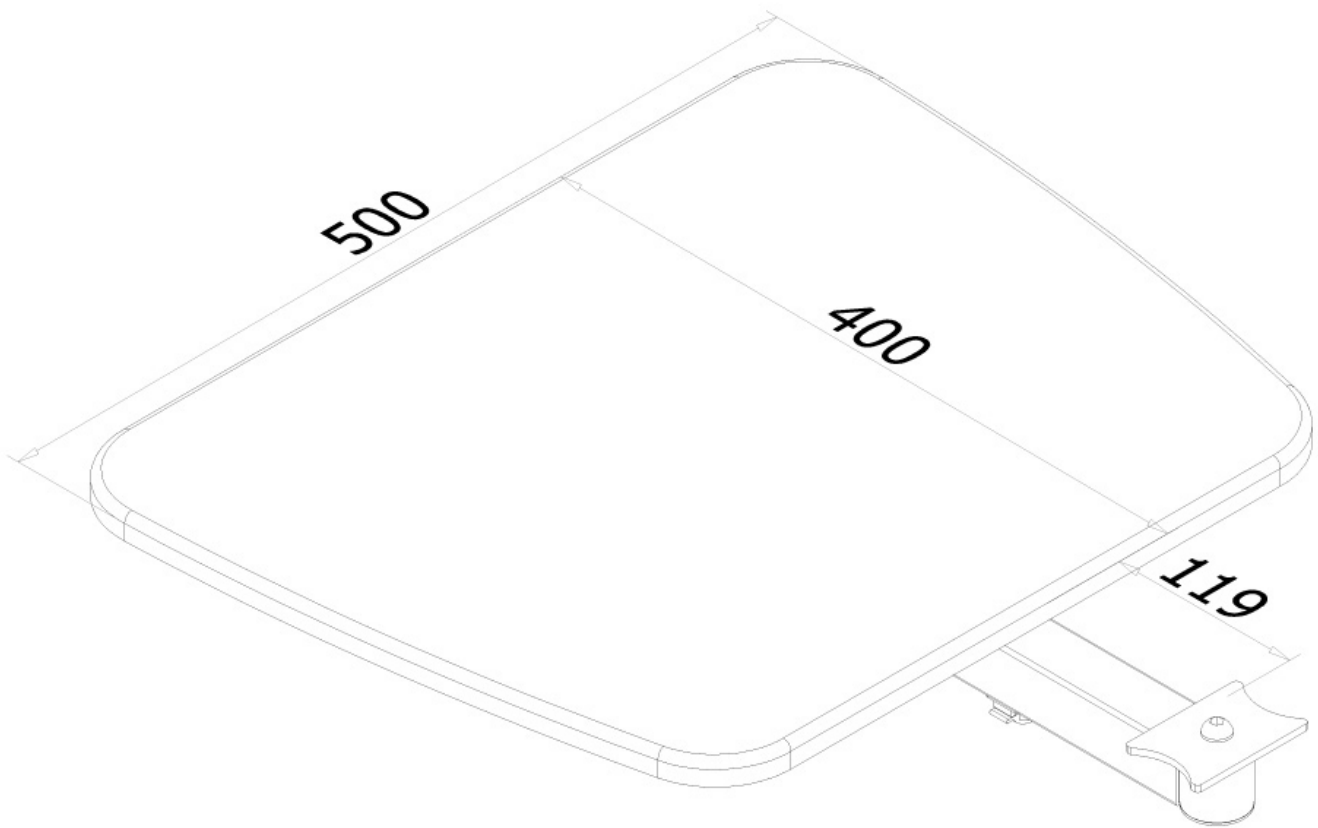

PLASMA-ME-SHELF

NEOMOUNTS PLASMA-ME-SHELF MULTIMEDIA

SPECIFICATIONS

GENERAL

Min. weight	0 kg (per screen)
Max. weight	15 kg (per screen)

FUNCTIONALITY

Type	Fixed
Width adjustment	50 cm
Depth adjustment	40 cm
Adjustment type	None

INFORMATION

Color	Black
Main material	Wood
Warranty	5 year
EAN code	8717371442699

*Please note: The inch sizes stated are just an indication, combined with the weight and VESA sizes. The maximum weight and VESA size are absolute restrictions for the products and should not be exceeded.

Neomounts PLASMA-ME-SHELF Multimedia holder - max 15 kg - suitable for PLASMA-M1200/M1800E/M2000E/M2000ED - black

The Neomounts AV equipment shelf, model PLASMA-ME-SHELF allows to use AV equipment on Neomounts floor stand model PLASMA-M1200, PLASMA-M1800E, PLASMA-M2000E and PLASMA-M2000ED. This shelf can be mounted to the available mounting holes which can be found on the floor stand.

This shelf is included with PLASMA-M1800E, and PLASMA PLASMA-M2000E-M2000ED.

All installation material is included with the product.

PLASMA-ME-SHELF

NEOMOUNTS PLASMA-ME-SHELF MULTIMEDIA

Neomounts

Measuring unit: mm