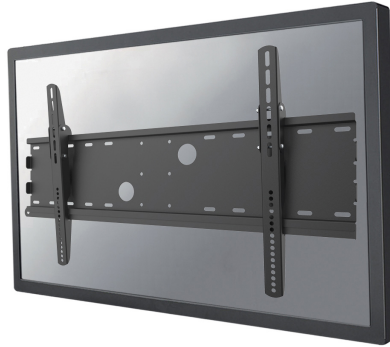

PLASMA-W100BLACK

*Please note: The inch sizes stated are just an indication, combined with the weight and VESA sizes. The maximum weight and VESA size are absolute restrictions for the products and should not be exceeded.

Neomounts

Neomounts

PLASMA-W100BLACK

Neomounts