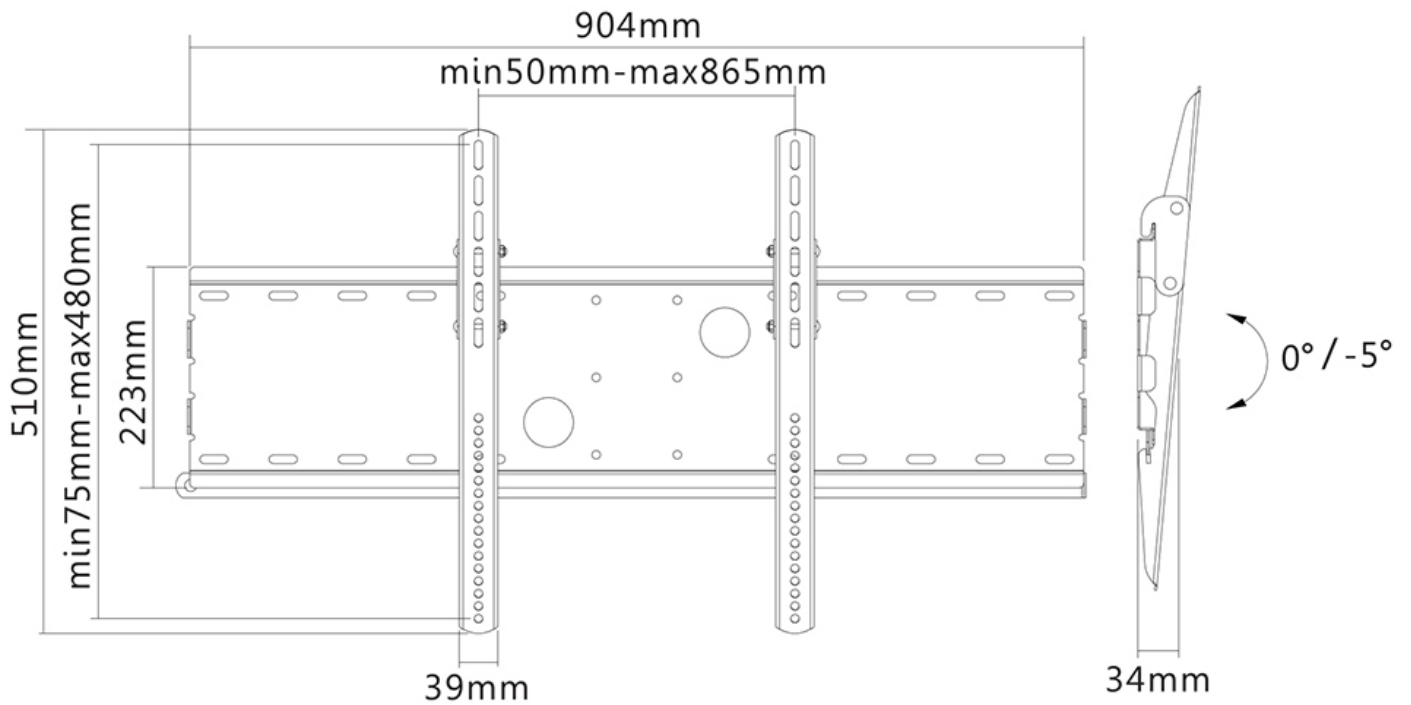

PLASMA-W100BLACK

*Please note: The inch sizes stated are just an indication, combined with the weight and VESA sizes. The maximum weight and VESA size are absolute restrictions for the products and should not be exceeded.

Neomounts

Neomounts

PLASMA-W100BLACK

Neomounts