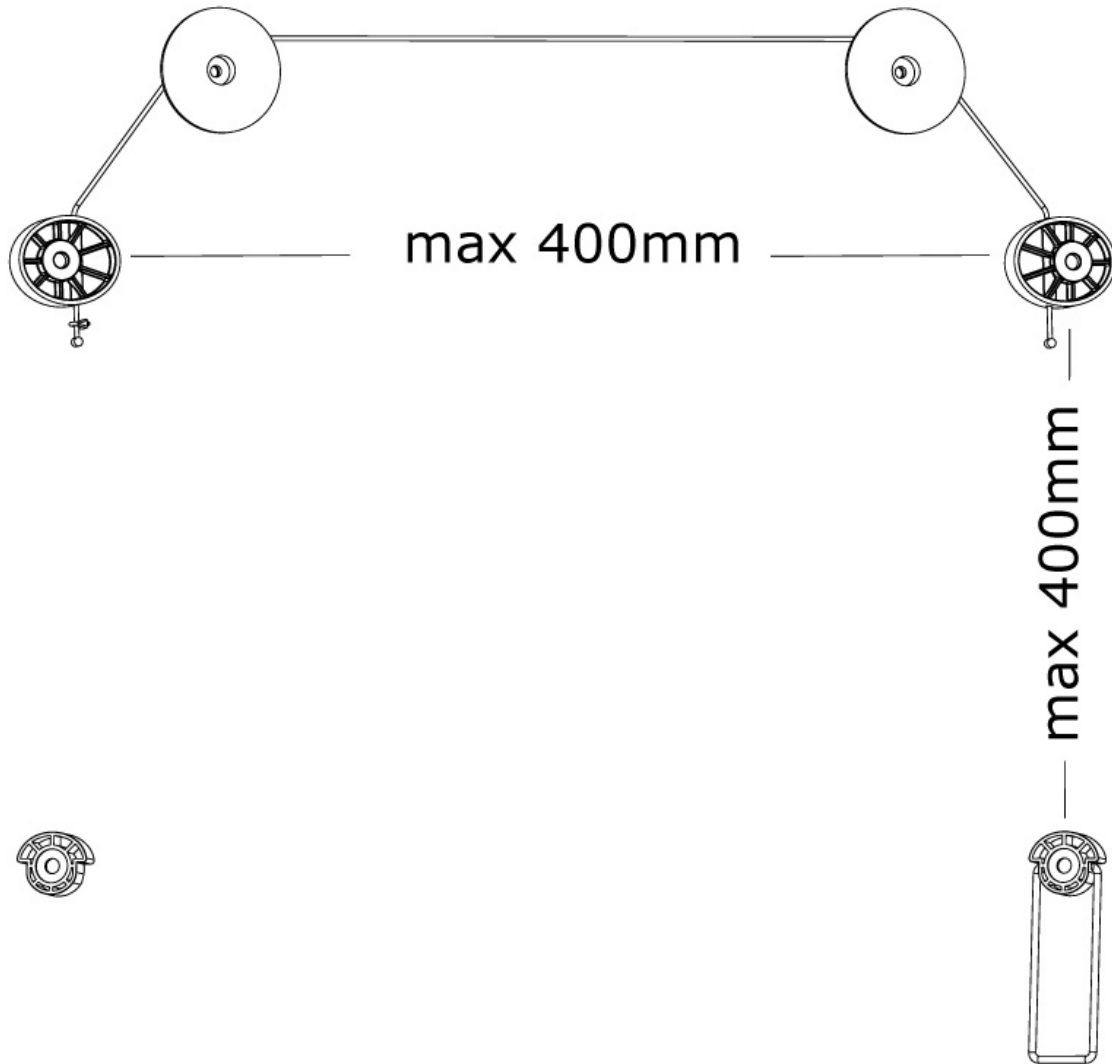

PLASMA-W800

NEOMOUNTS PLASMA-W800 TV MOUNT WALL

Neomounts